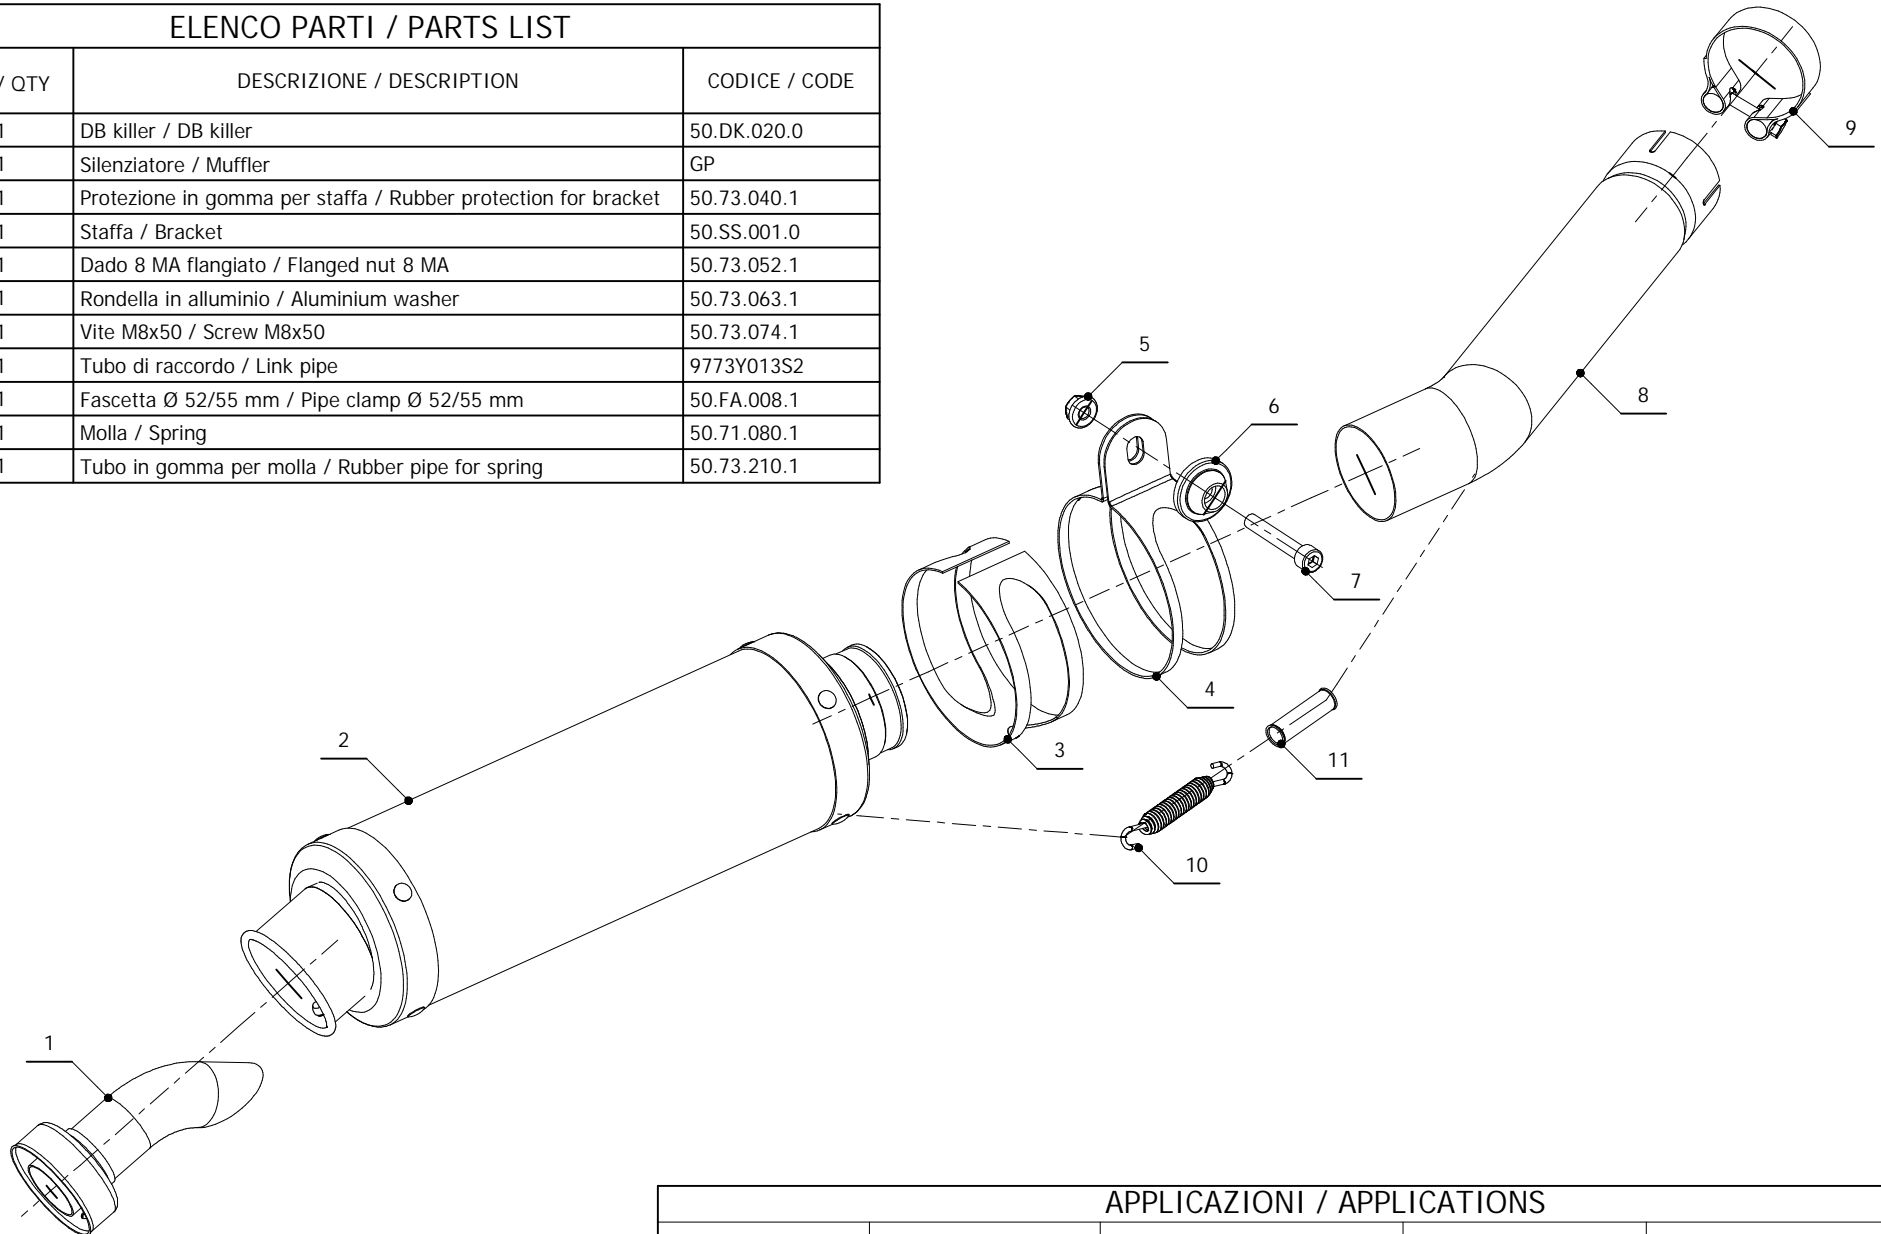

MODEL YAMAHA YZF 600 R6

YEAR 2003-2005

LINE SPORT

MUFFLER GP

SCHEMATIC

ELENCO PARTI / PARTS LIST

#	QTA / QTY	DESCRIZIONE / DESCRIPTION	CODICE / CODE
1	1	DB killer / DB killer	50.DK.020.0
2	1	Silenziatore / Muffler	GP
3	1	Protezione in gomma per staffa / Rubber protection for bracket	50.73.040.1
4	1	Staffa / Bracket	50.SS.001.0
5	1	Dado 8 MA flangiato / Flanged nut 8 MA	50.73.052.1
6	1	Rondella in alluminio / Aluminium washer	50.73.063.1
7	1	Vite M8x50 / Screw M8x50	50.73.074.1
8	1	Tubo di raccordo / Link pipe	9773Y013S2
9	1	Fascetta Ø 52/55 mm / Pipe clamp Ø 52/55 mm	50.FA.008.1
10	1	Molla / Spring	50.71.080.1
11	1	Tubo in gomma per molla / Rubber pipe for spring	50.73.210.1

APPLICAZIONI / APPLICATIONS

CODICE / CODE	TUBO / PIPE	SILENZIATORE / MUFFLER	FASCETTA / CLAMP
Y.013.L2S	INOX / ST. STEEL	CARBONIO / CARBON FIBER	INOX / ST. STEEL
Y.013.L6S	INOX / ST. STEEL	TITANIO / TITANIUM	INOX / ST. STEEL