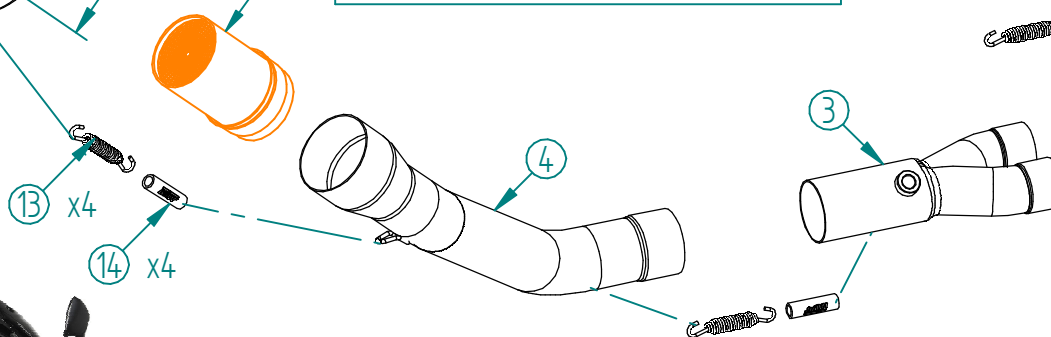

#	DESCRIPTION	PART NUMBER	QTY
1	Collettore #1 / Down pipe #1	9773Y061SEA	1
2	Collettore #2 / Down pipe #2	9773Y061SEB	1
3	Tubo di raccordo / Link pipe	9773Y061SEC	1
4	Tubo di raccordo / Link pipe	9773Y073SED	1
5	Silenziatore / Muffler - db killer 50.DK.092.0	OVAL CARBON CAP 360	1
6	Dado M8 flangiato / Flanged nut M8	50.73.393.1	1
7	Rondella M8 / Washer M8	50.73.419.1	1
8	Staffa / Bracket	50.SS.1260.0	1
9	Rondella in alluminio nera / Black aluminium washer	50.73.221.1	1
10	Vite M8x25 / Screw M8x25	50.73.064.1	1
11	Vite M8 x 16 / Screw M8 x 16	50.73.098.1	2
12	Rondella di sicurezza / Safety washer	50.73.604.1	2
13	Molla media / Mid-size spring	50.73.359.1	4
14	Tubo in gomma per molla / Rubber pipe for spring	50.73.210.1	4

Catalytic Converter
Cod. ACC.045.A1
 Optional for Y.073.LNC e Y.073.LVC
 Included in Y.073.KNC e Y.073.KVC

APPLICAZIONI / APPLICATIONS			
CODICE / CODE	SILENZIATORE / MUFFLER	NOTE	TUBO / PIPE
Y.073.LNC	TITANIO / TITANIUM	CATALYTIC CONVERTER NOT INCLUDED	INOX / ST. STEEL
Y.073.LVC	STEEL BLACK		
Y.073.KNC	TITANIO / TITANIUM	CATALYTIC CONVERTER INCLUDED	
Y.073.KVC	STEEL BLACK		

OPTIONAL PARTS

Carter in carbonio - Carbon cover
 00.73.ACC.070.0