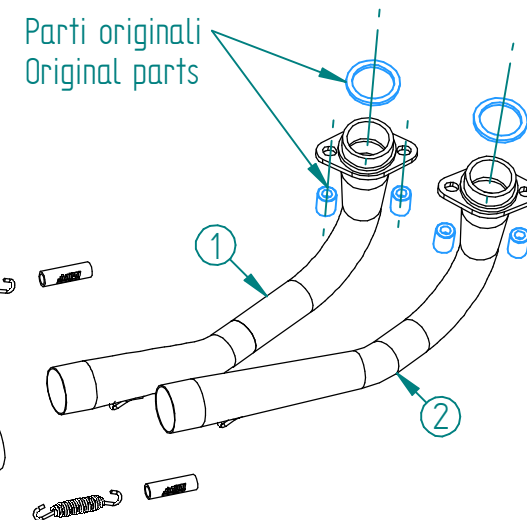

#	DESCRIPTION	PART NUMBER	QTY
1	Collettore #1 / Down pipe #1	9773Y061SEA	1
2	Collettore #2 / Down pipe #2	9773Y061SEB	1
3	Tubo di raccordo / Link pipe	9773Y061SEC	1
4	Tubo di raccordo / Link pipe	9773Y073SED	1
5	Silenziatore / Muffler - db killer 50.DK.092.0	OVAL CARBON CAP 360	1
6	Dado M8 flangiato / Flanged nut M8	50.73.393.1	1
7	Rondella M8 / Washer M8	50.73.419.1	1
8	Staffa / Bracket	50.SS.1260.0	1
9	Rondella in alluminio nera / Black aluminium washer	50.73.221.1	1
10	Vite M8x25 / Screw M8x25	50.73.064.1	1
11	Vite M8 x 16 / Screw M8 x 16	50.73.098.1	2
12	Rondella di sicurezza / Safety washer	50.73.604.1	2
13	Molla media / Mid-size spring	50.73.359.1	4
14	Tubo in gomma per molla / Rubber pipe for spring	50.73.210.1	4

Catalytic Converter
Cod. ACC.045.A1
 Optional for Y.073.LNC e Y.073.LVC
 Included in Y.073.KNC e Y.073.KVC

APPLICAZIONI / APPLICATIONS			
CODICE / CODE	SILENZIATORE / MUFFLER	NOTE	TUBO / PIPE
Y.073.LNC	TITANIO / TITANIUM	CATALYTIC CONVERTER NOT INCLUDED	INOX / ST. STEEL
Y.073.LVC	STEEL BLACK		
Y.073.KNC	TITANIO / TITANIUM	CATALYTIC CONVERTER INCLUDED	
Y.073.KVC	STEEL BLACK		

OPTIONAL PARTS

Carter in carbonio - Carbon cover
 00.73.ACC.070.0