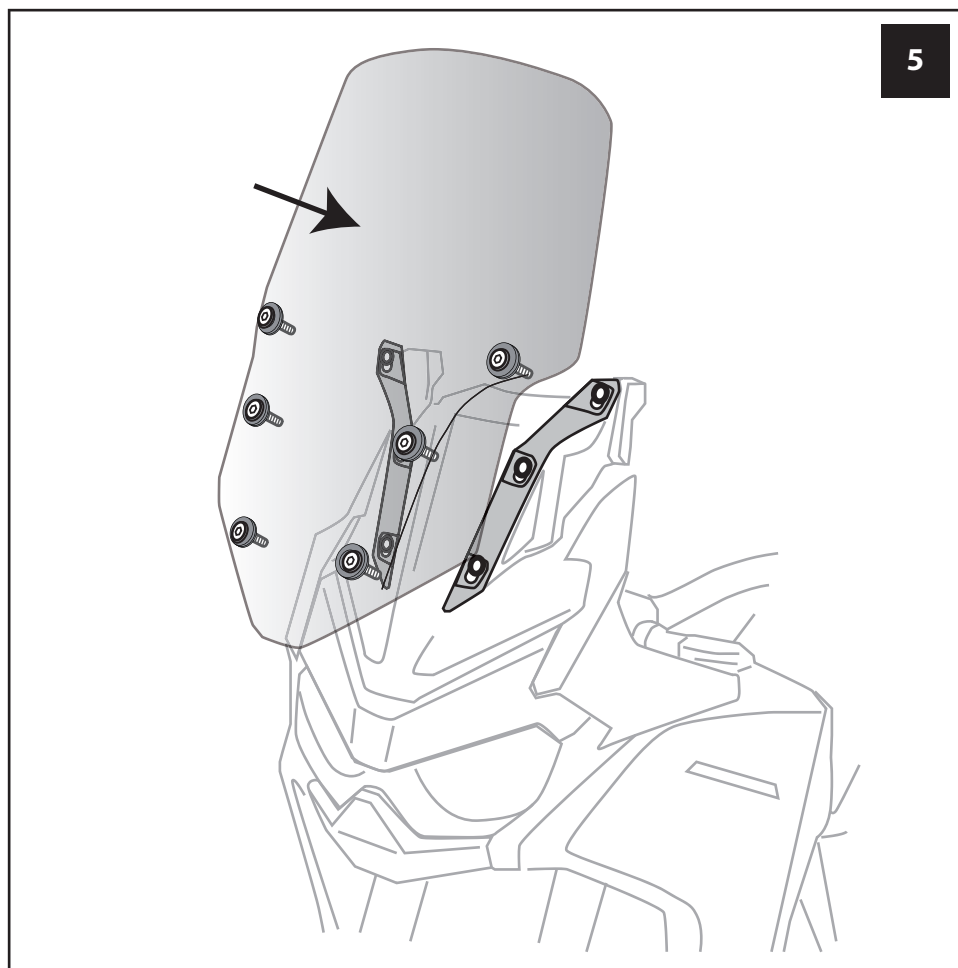

Size Biondi: 400 h x 320 L x 3 mm.

Original Screen:

Size Standard: 400 h x 320 L

TOURING

Cod. 8010533 (Transparent)

Size Biondi: 530 h x 330 L x 3 mm.

Original Screen:

Size Standard: 400 h x 320 L