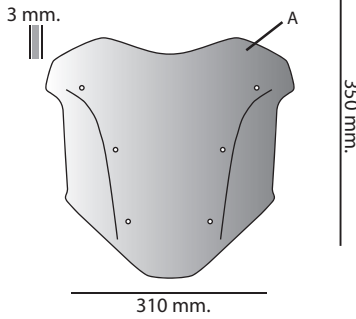

KIT:

SPORT

Cod. 8010531 (Black Satin)

Size Biondi: 350 h x 310 L x 3 mm.

Original Screen:

Size Standard: 400 h x 320 L

STANDARD

Cod. 8010532 (Smoke Grey Dark)

Size Biondi: 400 h x 320 L x 3 mm.

Original Screen:

Size Standard: 400 h x 320 L

TOURING

Cod. 8010533 (Transparent)

Size Biondi: 530 h x 330 L x 3 mm.

Original Screen:

Size Standard: 400 h x 320 L