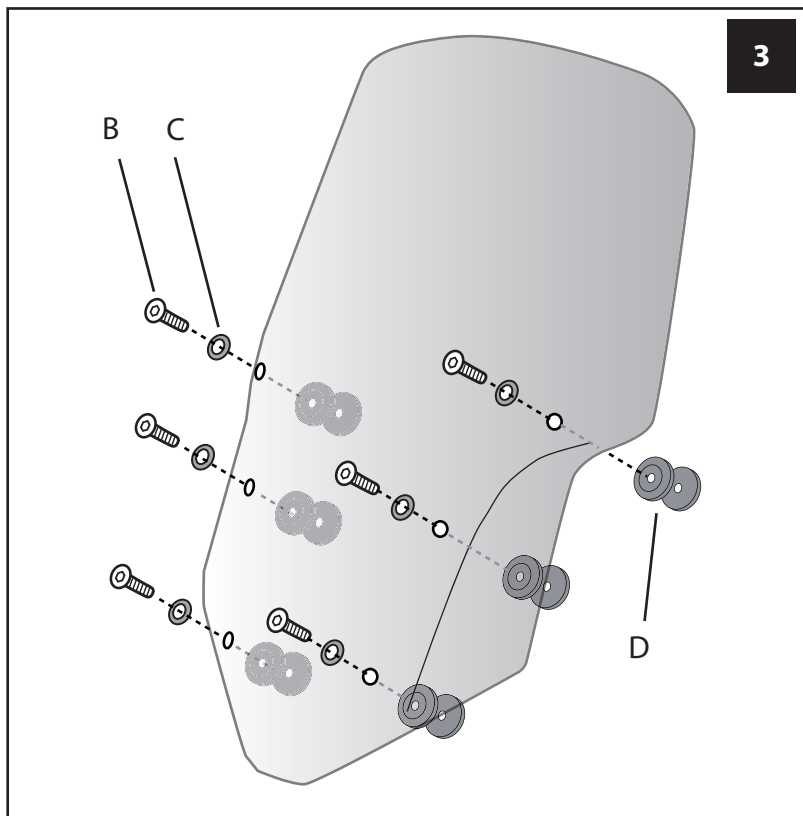

KIT:

SPORT

Cod. 8010531 (Black Satin)

Size Biondi: 350 h x 310 L x 3 mm.

Original Screen:

Size Standard: 400 h x 320 L

STANDARD

Cod. 8010532 (Smoke Grey Dark)

Size Biondi: 400 h x 320 L x 3 mm.

Original Screen:

Size Standard: 400 h x 320 L

TOURING

Cod. 8010533 (Transparent)

Size Biondi: 530 h x 330 L x 3 mm.

Original Screen:

Size Standard: 400 h x 320 L