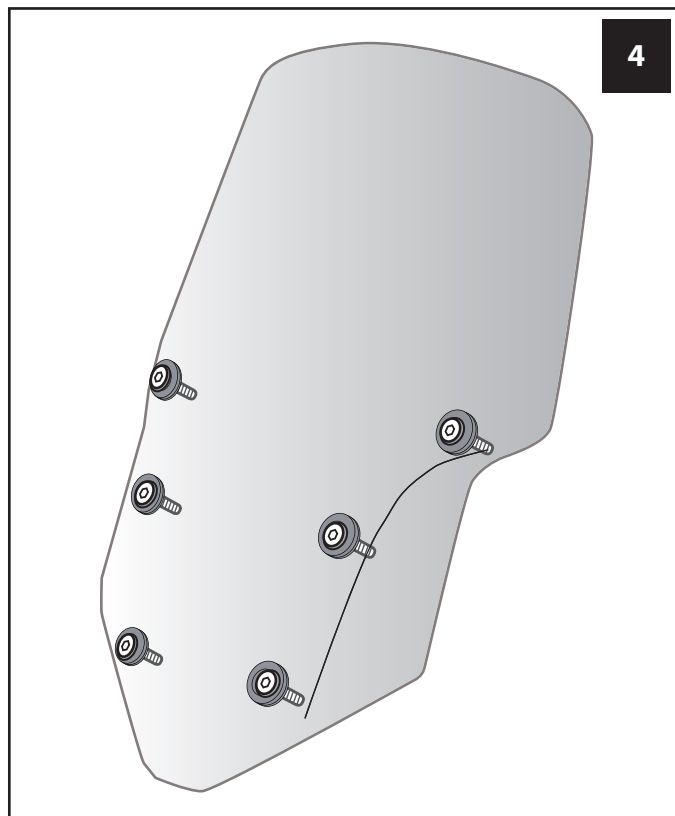

KIT:

SPORT

Cod. 8010531 (Black Satin)

Size Biondi: 350 h x 310 L x 3 mm.

Original Screen:

Size Standard: 400 h x 320 L

STANDARD

Cod. 8010532 (Smoke Grey Dark)

Size Biondi: 400 h x 320 L x 3 mm.

Original Screen:

Size Standard: 400 h x 320 L

TOURING

Cod. 8010533 (Transparent)

Size Biondi: 530 h x 330 L x 3 mm.

Original Screen:

Size Standard: 400 h x 320 L