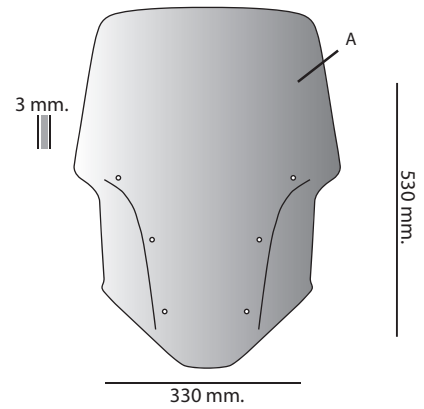

KIT:

SPORT

Cod. 8010531 (Black Satin)

Size Biondi: 350 h x 310 L x 3 mm.

Original Screen:

Size Standard: 400 h x 320 L

STANDARD

Cod. 8010532 (Smoke Grey Dark)

Size Biondi: 400 h x 320 L x 3 mm.

Original Screen:

Size Standard: 400 h x 320 L

TOURING

Cod. 8010533 (Transparent)

Size Biondi: 530 h x 330 L x 3 mm.

Original Screen:

Size Standard: 400 h x 320 L