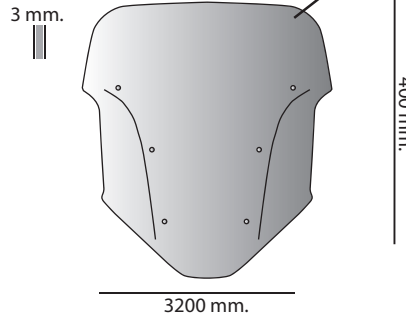

KIT:

SPORT

Cod. 8010531 (Black Satin)

Size Biondi: 350 h x 310 L x 3 mm.

Original Screen:

Size Standard: 400 h x 320 L

STANDARD

Cod. 8010532 (Smoke Grey Dark)

Size Biondi: 400 h x 320 L x 3 mm.

Original Screen:

Size Standard: 400 h x 320 L

TOURING

Cod. 8010533 (Transparent)

Size Biondi: 530 h x 330 L x 3 mm.

Original Screen:

Size Standard: 400 h x 320 L