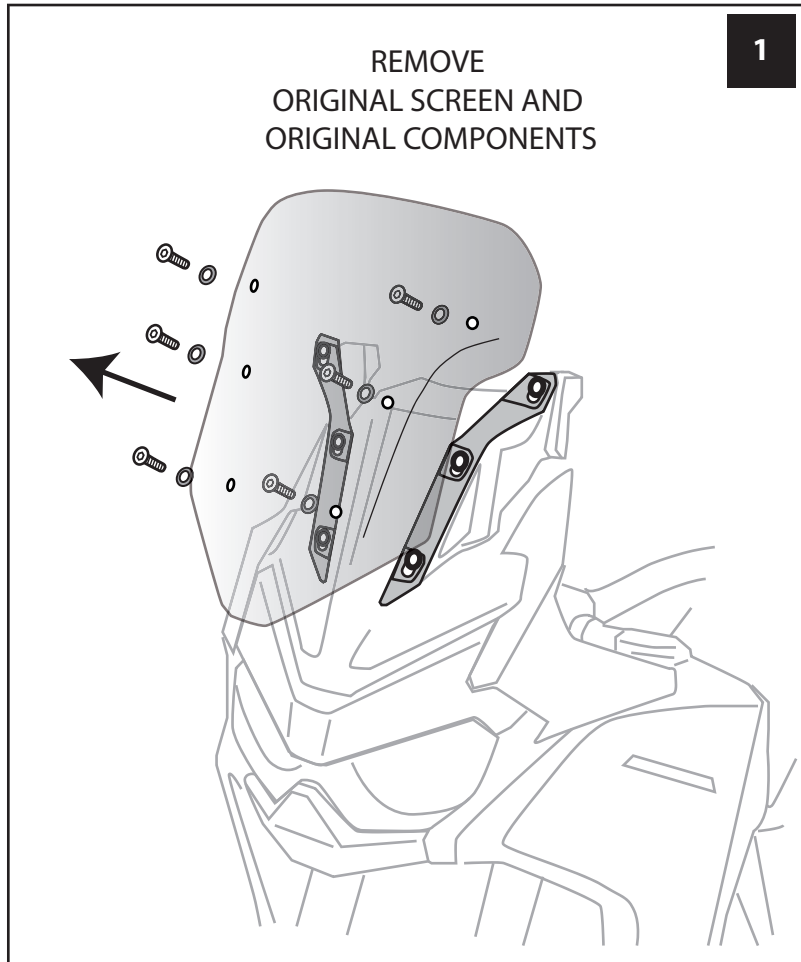

Size Biondi: 400 h x 320 L x 3 mm.

Original Screen:

Size Standard: 400 h x 320 L

TOURING

Cod. 8010533 (Transparent)

Size Biondi: 530 h x 330 L x 3 mm.

Original Screen:

Size Standard: 400 h x 320 L