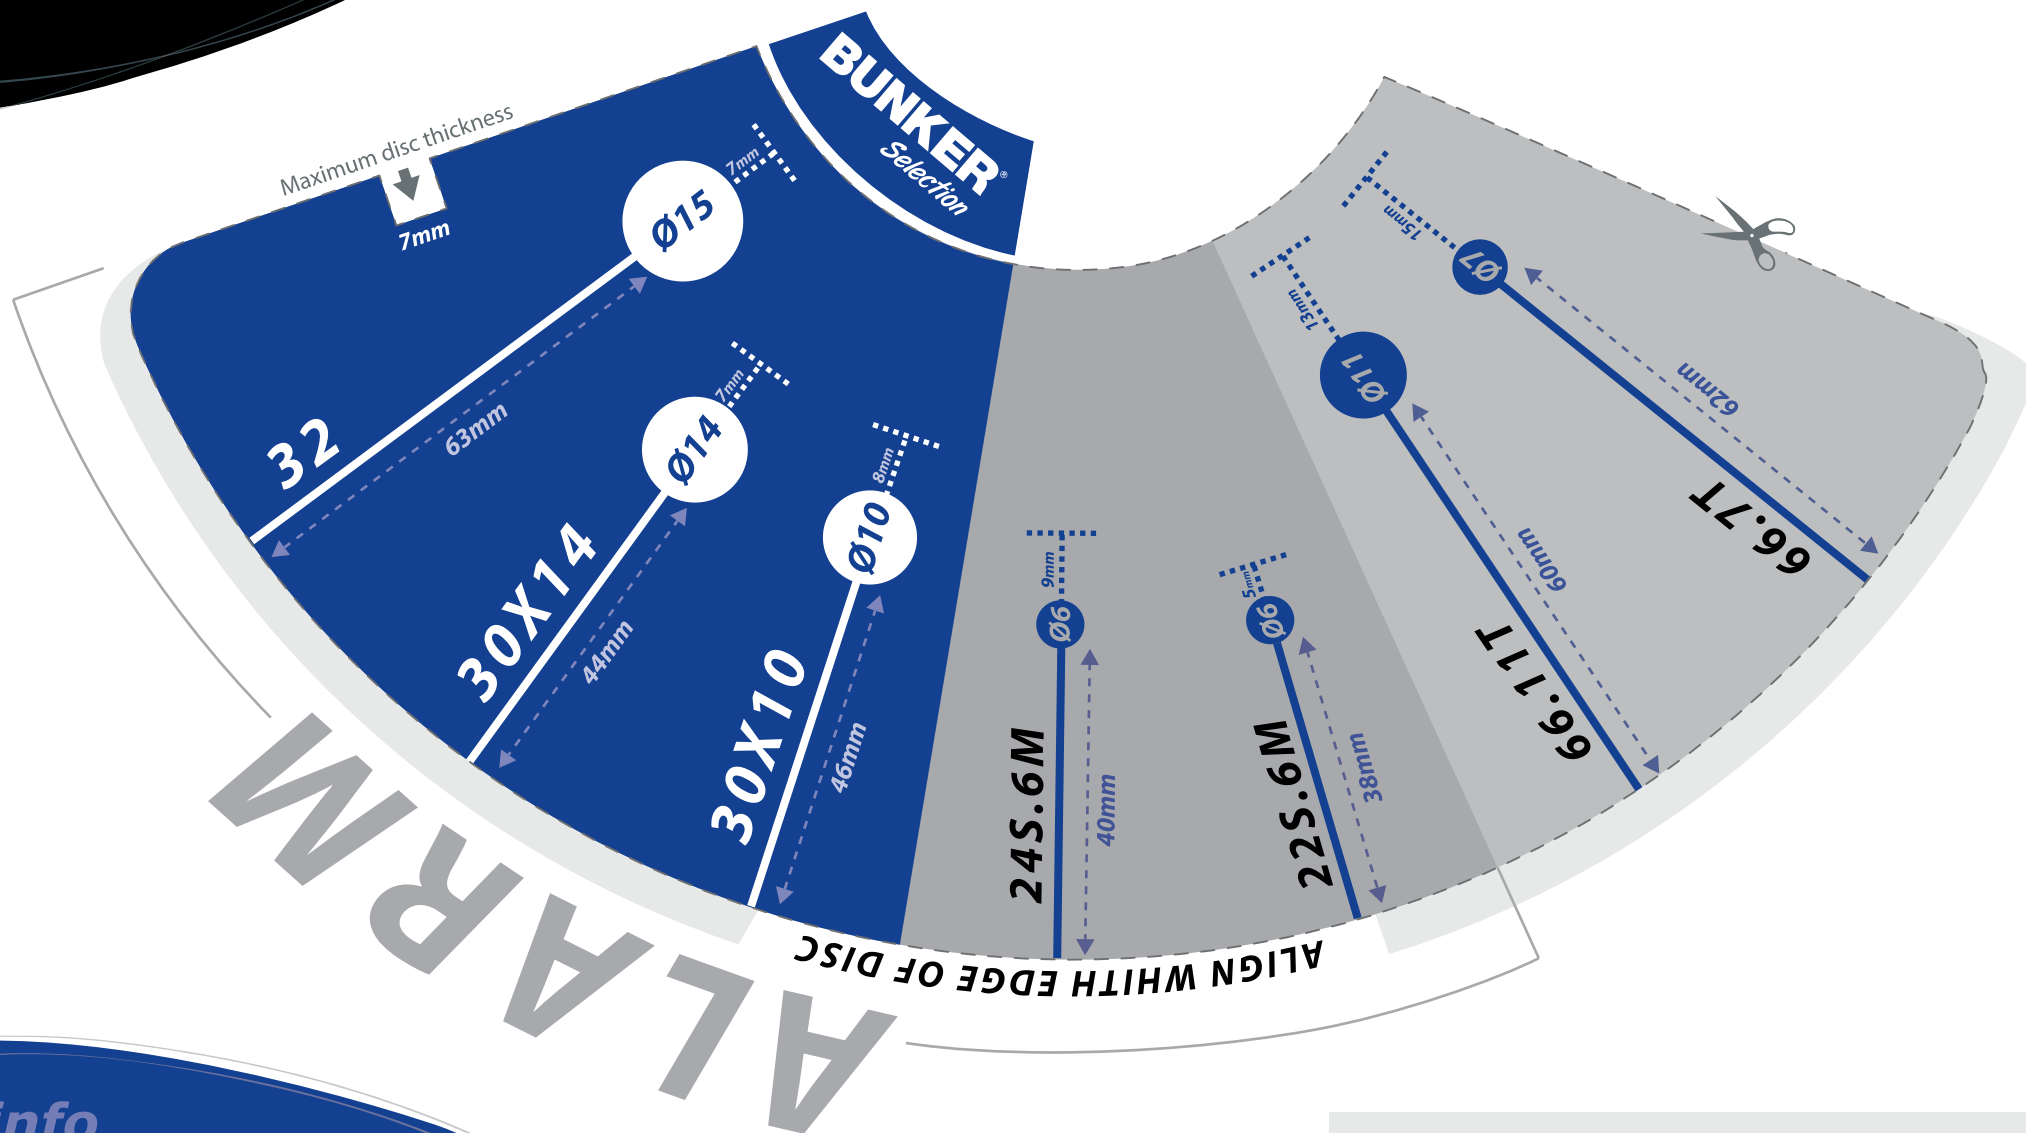

Special Security Europe

DISCLOCKCHECKING

+info
www.artago.com

— Inner slot/Distance axe verrouillage/Ranura interior
 Outer slot/Distance extérieure/Ranura exterior