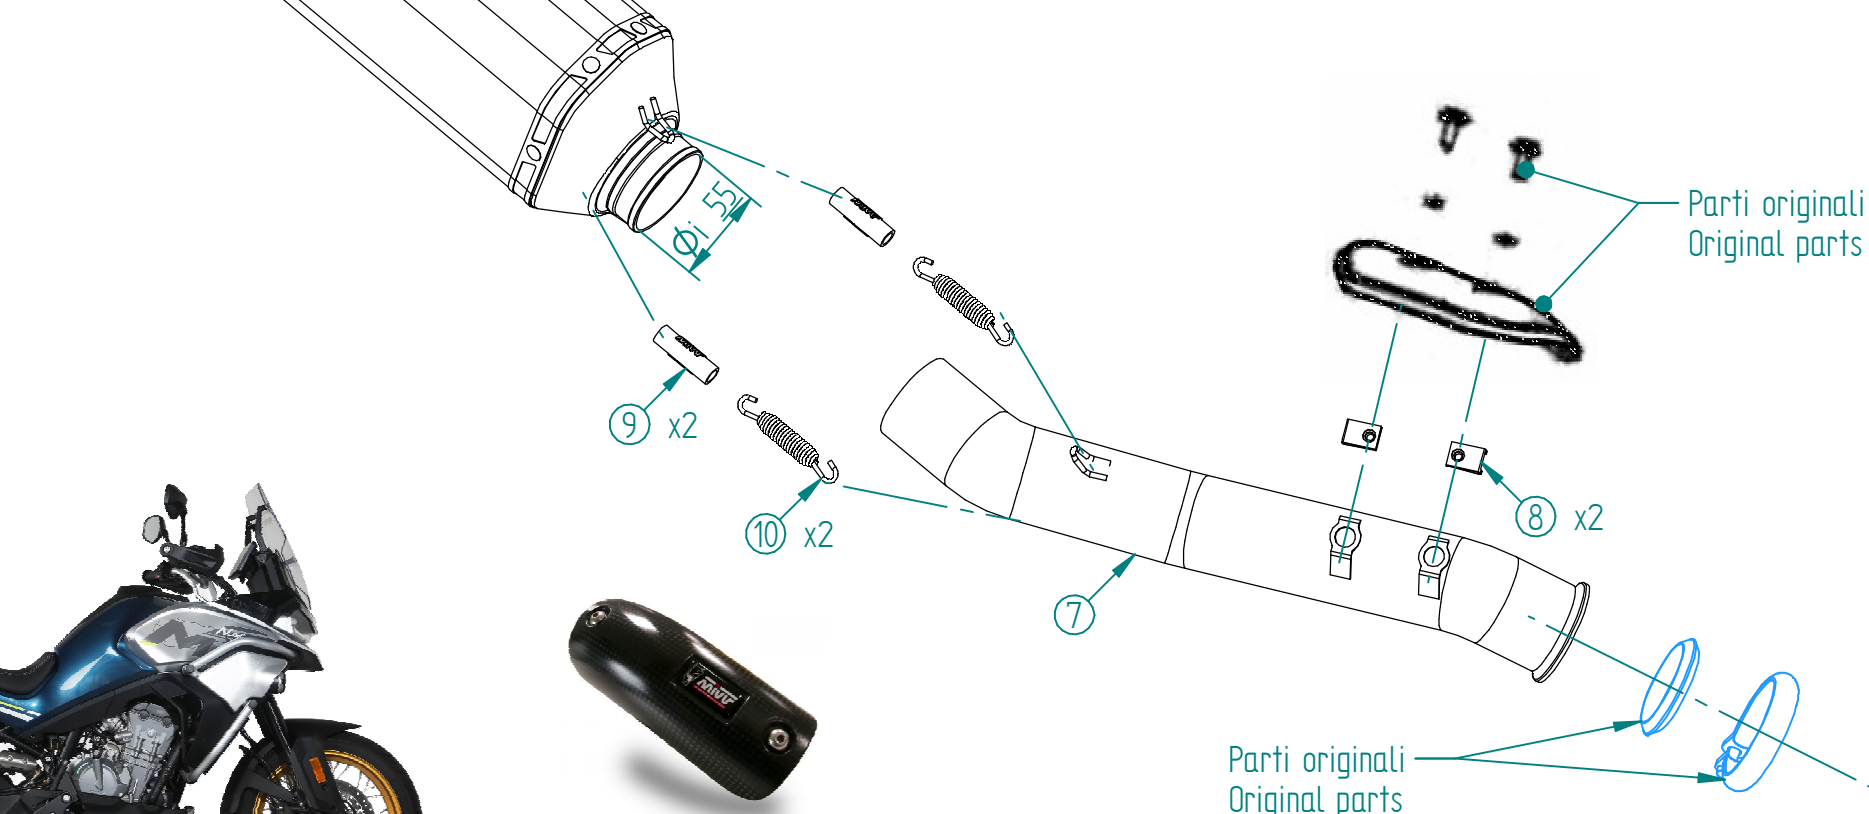

#	DESCRIPTION	PART NUMBER	QTY
1	Silenziatore / Muffler dB Killer 50.DK.178.0	Speed Edge 350	1
2	Rondella di sicurezza / Safety washer	50.73.604.1	2
3	Vite M8 x 16 / Screw M8 x 16	50.73.098.1	2
4	Vite M8x20 / Screw M8x20	50.73.894.1	1
5	Rondella in alluminio nera / Black aluminium washer	50.73.221.1	1
6	Staffa / Bracket	50.S5.1344.0	1
7	Tubo di raccordo / Link pipe	9773CF001SRX	1
8	Dado rapido M5 / M5 cage nut	50.73.674.1	2
9	Tubo in gomma per molla / Rubber pipe for spring	50.73.210.1	2
10	Molla media / Mid-size spring	50.73.359.1	2

## OPTIONAL PARTS

00.73.ACC.070

Carter in carbonio / Carbon fiber heatshield

Parti originali  
Original parts

APPLICAZIONI / APPLICATIONS		
CODICE / CODE	SILENZIATORE / MUFFLER	TUBO / PIPE
CF.001.LRB	STEEL BLACK	INOX / ST. STEEL
CF.001.LRX	INOX / ST. STEEL	