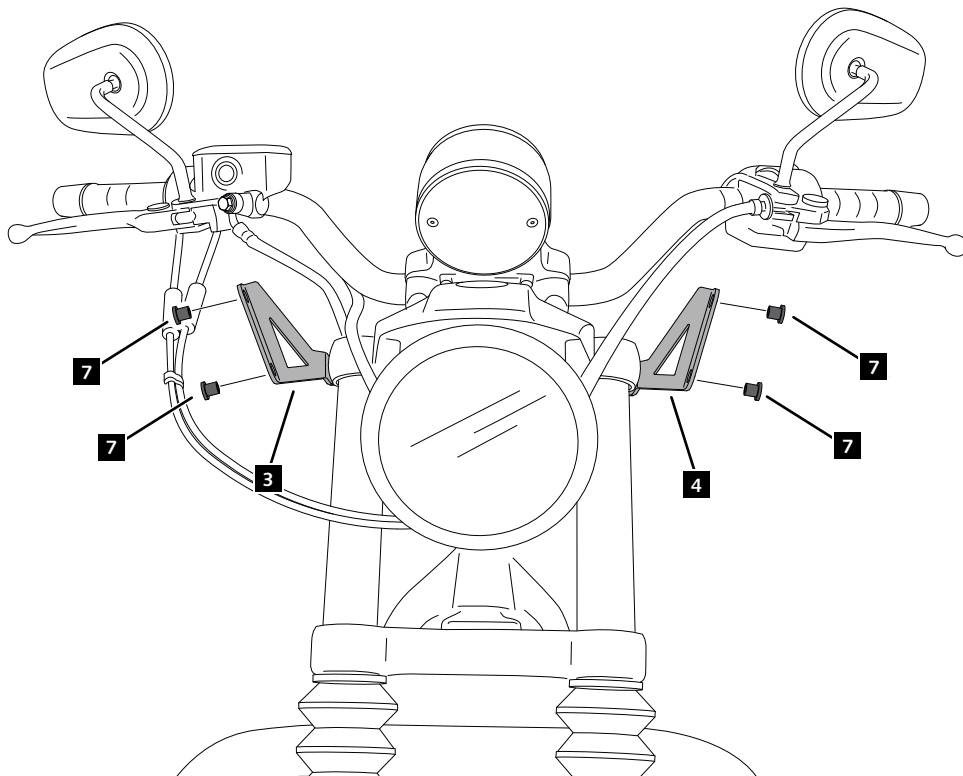

3

ASSEMBLY
MONTAJE