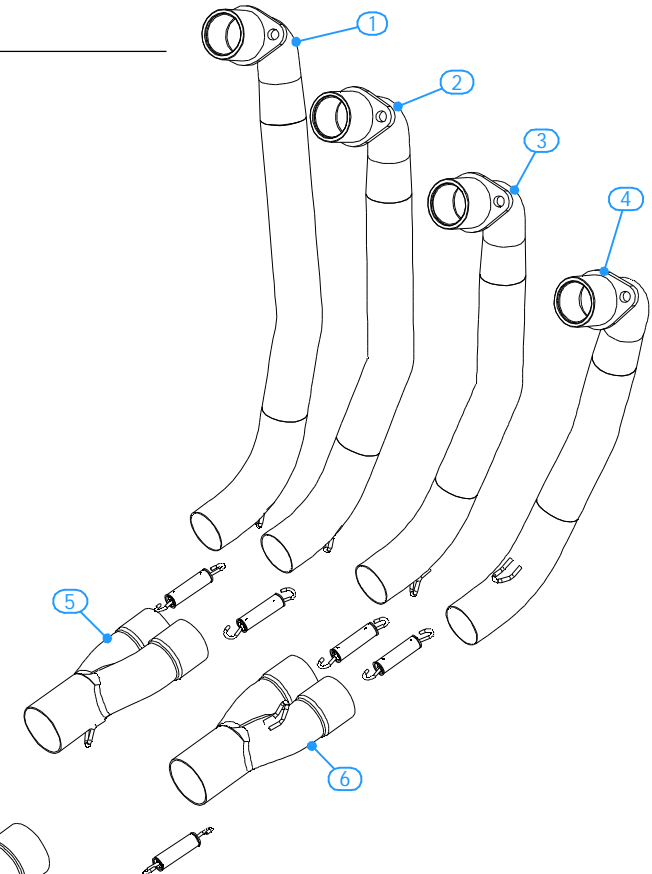

# HONDA CB 650 R / CBR 650 R 2019 >

#	DESCRIPTION	PARTNUMBER	QTY
1	Collettore #1 / Down pipe #1	9773H072C1A	1
2	Collettore #2 / Down pipe #2	9773H072C1B	1
3	Collettore #3 / Down pipe #3	9773H072C1C	1
4	Collettore #4 / Down pipe #4	9773H072C1D	1
5	Tubo di raccordo 2-1 / Link pipe 2-1	9773H072C1E	1
6	Tubo di raccordo 2-1 / Link pipe 2-1	9773H072C1F	1
7	Tubo di raccordo 2-1 / Link pipe 2-1	9773H072C1G	1
8	Tubo di raccordo / Link pipe	9773H072C1H	1
9	Silenziatore / Muffler	MK3 Øi 66	1
10	Staffa / Bracket	50.SS.1168.0	1
11	Rondella di sicurezza / Safety washer	50.73.604.1	2
12	Vite M8 x 16 / Screw M8 x 16	50.73.098.1	2
13	Dado M8 flangiato / Flanged nut M8	50.73.393.1	2
14	Staffa / Bracket	50.SS.1165.0	1
15	Vite M8x20 / Screw M8x20	50.73.894.1	1
16	Vite M8x50 / Screw M8x50	50.73.074.1	1
17	Rondella in alluminio nera / Black aluminium	50.73.221.1	2
18	Molla media / Mid-size spring	50.73.359.1	8
19	Gommino per molla / Rubber pipe	50.73.210.1	8

OPTIONAL PARTS			
#	DESCRIPTION	PART NUMBER	QTY
20	dB Killer forato / Drill led dB killer	50.DK.126.0	1

CODE	MUFFLER	LOGO	PIPE
H.072.SM3B	STEEL BLACK	LASER	INOX / ST. STEEL
H.072.SM3C	CARBONIO / CARBON FIBER	ALUMINIUM LABEL	
H.072.SM3X	INOX / ST. STEEL	LASER	