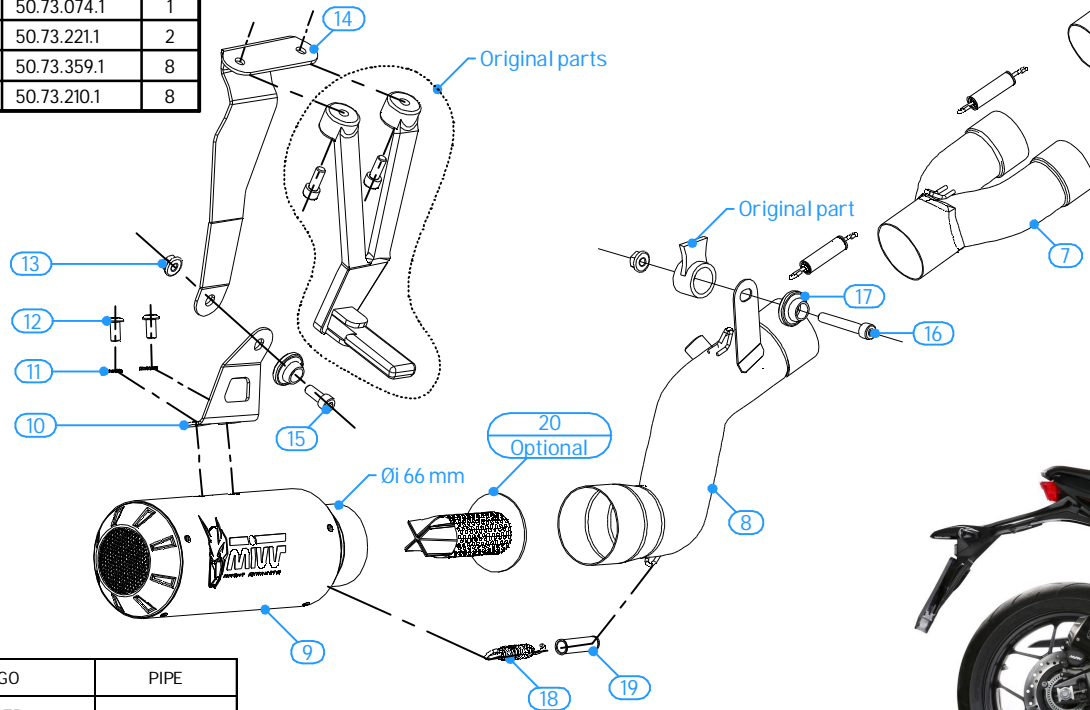

# HONDA CB 650 R / CBR 650 R 2019 >

#	DESCRIPTION	PARTNUMBER	QTY
1	Collettore #1 / Down pipe #1	9773H072C1A	1
2	Collettore #2 / Down pipe #2	9773H072C1B	1
3	Collettore #3 / Down pipe #3	9773H072C1C	1
4	Collettore #4 / Down pipe #4	9773H072C1D	1
5	Tubo di raccordo 2-1 / Link pipe 2-1	9773H072C1E	1
6	Tubo di raccordo 2-1 / Link pipe 2-1	9773H072C1F	1
7	Tubo di raccordo 2-1 / Link pipe 2-1	9773H072C1G	1
8	Tubo di raccordo / Link pipe	9773H072C1H	1
9	Silenziatore / Muffler	MK3 Øi 66	1
10	Staffa / Bracket	50.SS.1168.0	1
11	Rondella di sicurezza / Safety washer	50.73.604.1	2
12	Vite M8 x 16 / Screw M8 x 16	50.73.098.1	2
13	Dado M8 flangiato / Flanged nut M8	50.73.393.1	2
14	Staffa / Bracket	50.SS.1165.0	1
15	Vite M8x20 / Screw M8x20	50.73.894.1	1
16	Vite M8x50 / Screw M8x50	50.73.074.1	1
17	Rondella in alluminio nera / Black aluminium	50.73.221.1	2
18	Molla media / Mid-size spring	50.73.359.1	8
19	Gommino per molla / Rubber pipe	50.73.210.1	8

OPTIONAL PARTS			
#	DESCRIPTION	PART NUMBER	QTY
20	dB Killer forato / Drill led dB killer	50.DK.126.0	1

CODE	MUFFLER	LOGO	PIPE
H.072.SM3B	STEEL BLACK	LASER	INOX / ST. STEEL
H.072.SM3C	CARBONIO / CARBON FIBER	ALUMINIUM LABEL	
H.072.SM3X	INOX / ST. STEEL	LASER	