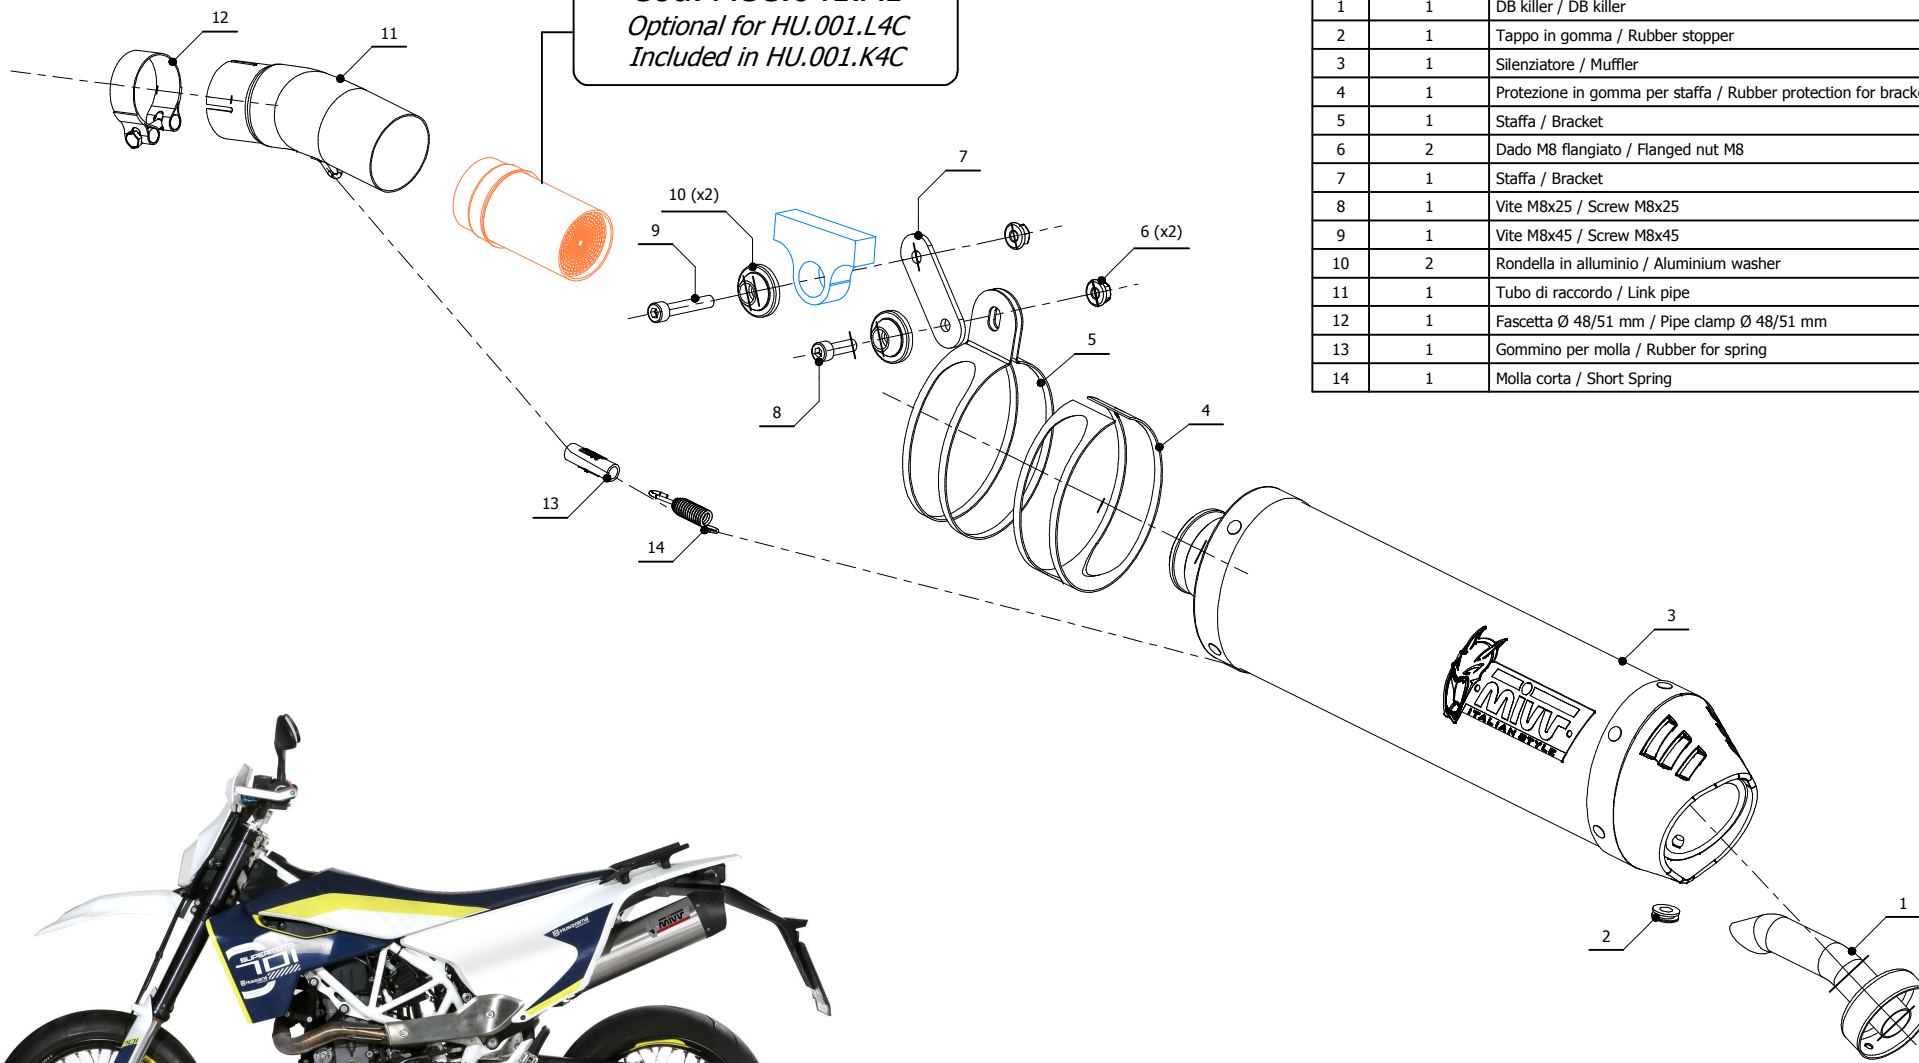

### Catalytic Converter

Cod. ACC.041.A1

Optional for HU.001.L4C

Included in HU.001.K4C

### ELENCO PARTI / PARTS LIST

#	QTÀ / QTY	DESCRIZIONE / DESCRIPTION	CODICE / CODE
1	1	DB killer / DB killer	50.DK.021.0
2	1	Tappo in gomma / Rubber stopper	50.73.266.1
3	1	Silenziatore / Muffler	OVAL CARBON CAP 390
4	1	Protezione in gomma per staffa / Rubber protection for bracket	50.73.077.1
5	1	Staffa / Bracket	50.SS.030.0
6	2	Dado M8 flangiato / Flanged nut M8	50.73.393.1
7	1	Staffa / Bracket	50.SS.643.0
8	1	Vite M8x25 / Screw M8x25	50.73.064.1
9	1	Vite M8x45 / Screw M8x45	50.73.602.1
10	2	Rondella in alluminio / Aluminium washer	50.73.063.1
11	1	Tubo di raccordo / Link pipe	9773HU001S3
12	1	Fascetta Ø 48/51 mm / Pipe clamp Ø 48/51 mm	50.FA.007.1
13	1	Gommino per molla / Rubber for spring	50.73.210.1
14	1	Molla corta / Short Spring	50.73.123.1

### APPLICAZIONI / APPLICATIONS

CODICE / CODE	SILENZIATORE / MUFFLER	TUBO / PIPE	FASCETTA / CLAMP	NOTE
HU.001.L4C	TITANIO (COPPA CARBONIO) / TITANIUM (CARBON CAP)	INOX / ST.STEEL	INOX / ST.STEEL	CATALYTIC CONVERTER NOT INCLUDED
HU.001.K4C	TITANIO (COPPA CARBONIO) / TITANIUM (CARBON CAP)	INOX / ST.STEEL	INOX / ST.STEEL	CATALYTIC CONVERTER INCLUDED