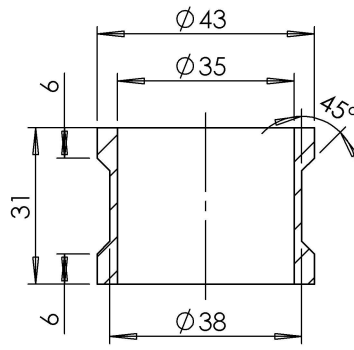

**Db-killer N°32B**  
Cod.307762801

**"View A"**  
**Bushing**  
Cod.206279

**Flange Sp.6 mm**  
Cod.206285

**ART. 14100E**

**HONDA CB650F - CBR650F**

**FULL SYSTEM 4/2/1 - LV ONE EVO - STAINLESS S.**