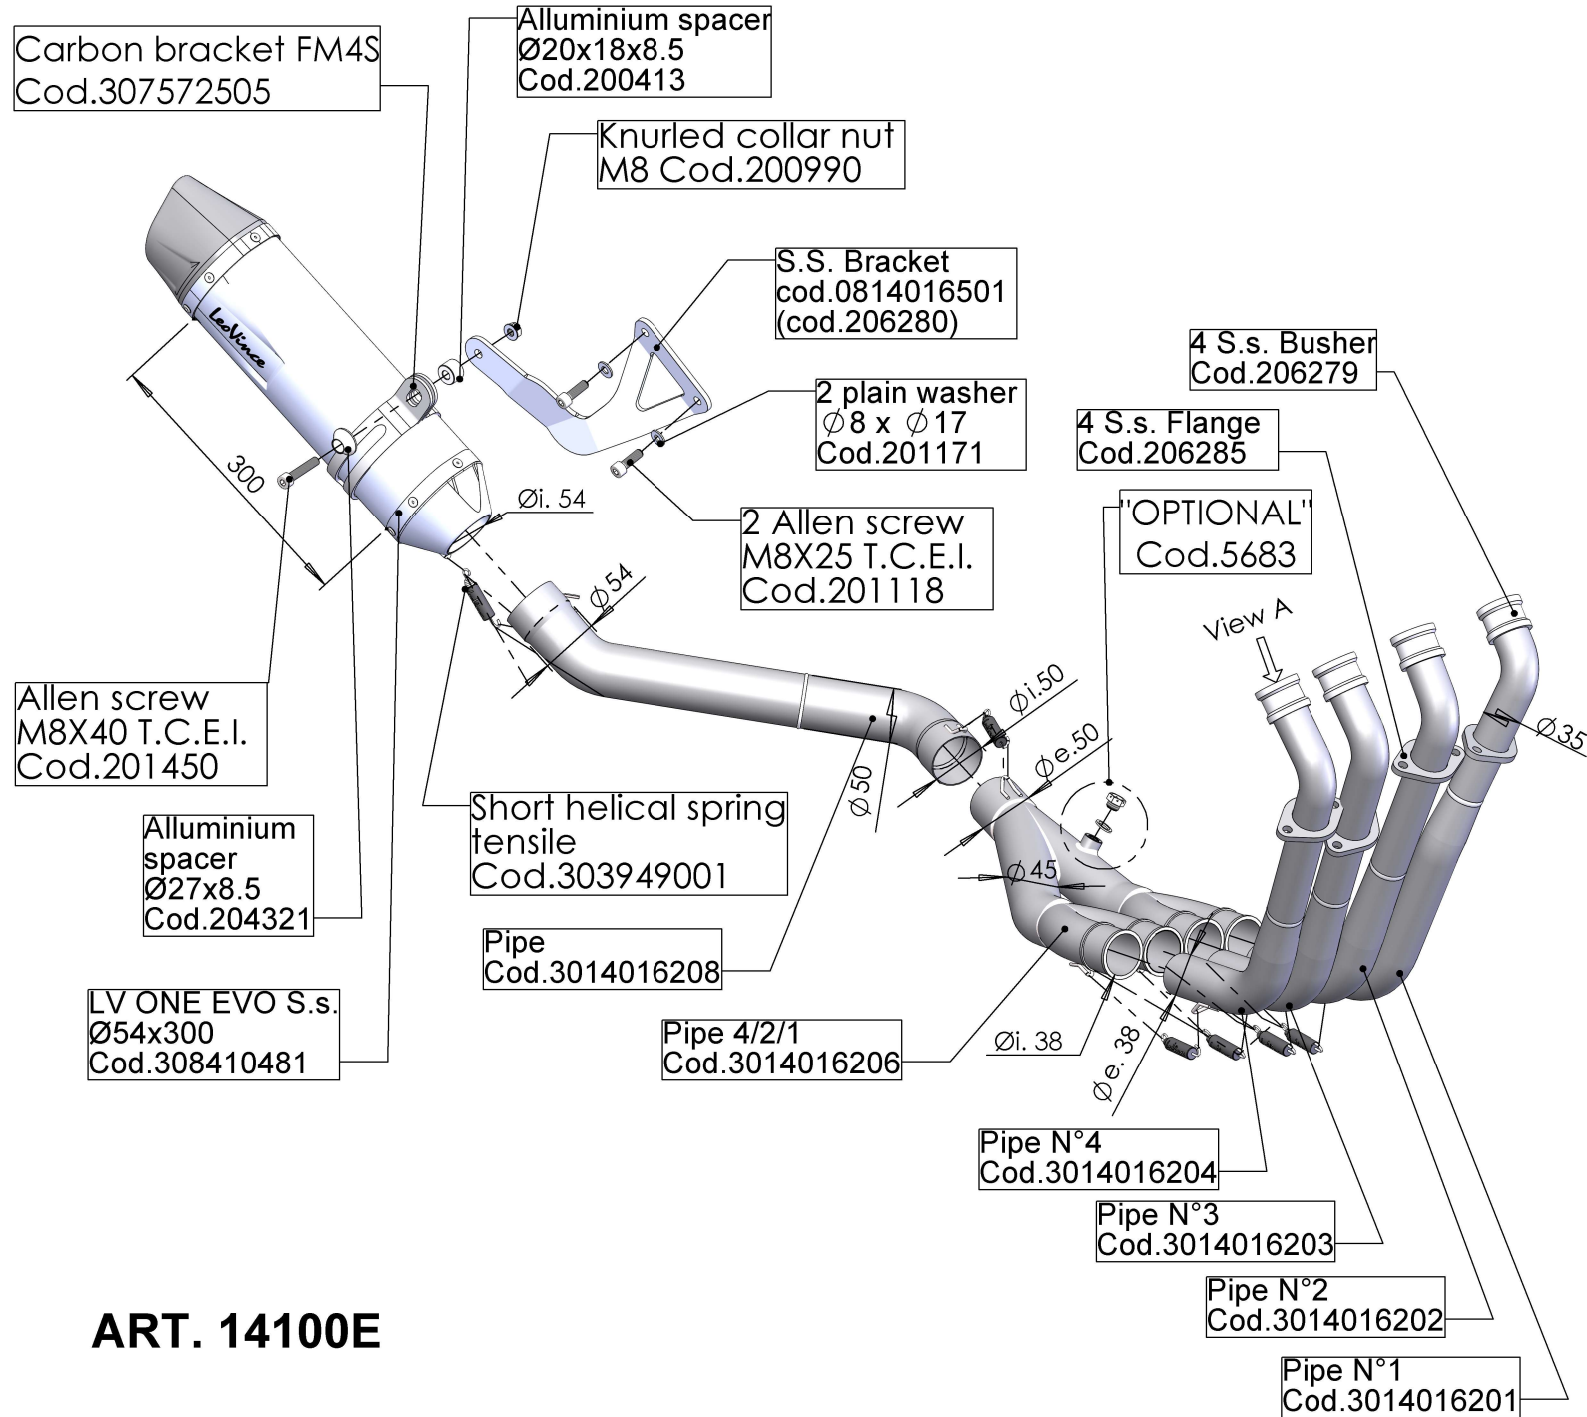

**Db-killer N°32B**  
Cod.307762801

**"View A"**  
**Bushing**  
Cod.206279

**Flange Sp.6 mm**  
Cod.206285

**ART. 14100E**

**HONDA CB650F - CBR650F**

**FULL SYSTEM 4/2/1 - LV ONE EVO - STAINLESS S.**