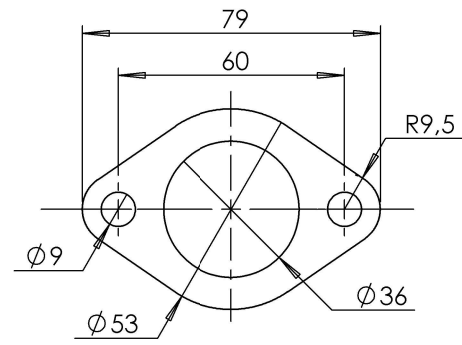

**Db-killer N°32B**  
Cod.307762801

**"View A"**  
**Bushing**  
Cod.206279

**Flange Sp.6 mm**  
Cod.206285

**ART. 14100E**

**HONDA CB650F - CBR650F**

**FULL SYSTEM 4/2/1 - LV ONE EVO - STAINLESS S.**