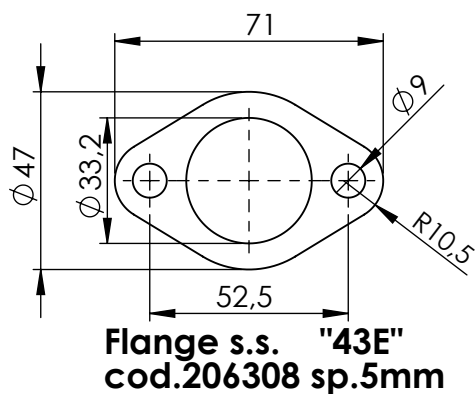

EU- APPROVED CATALYTIC CONVERTER MANIFOLD

ART. 16056

HONDA PCX 125

SUITABLE FOR LEOVINCE ART.14389E-14389EK-14081K-14081