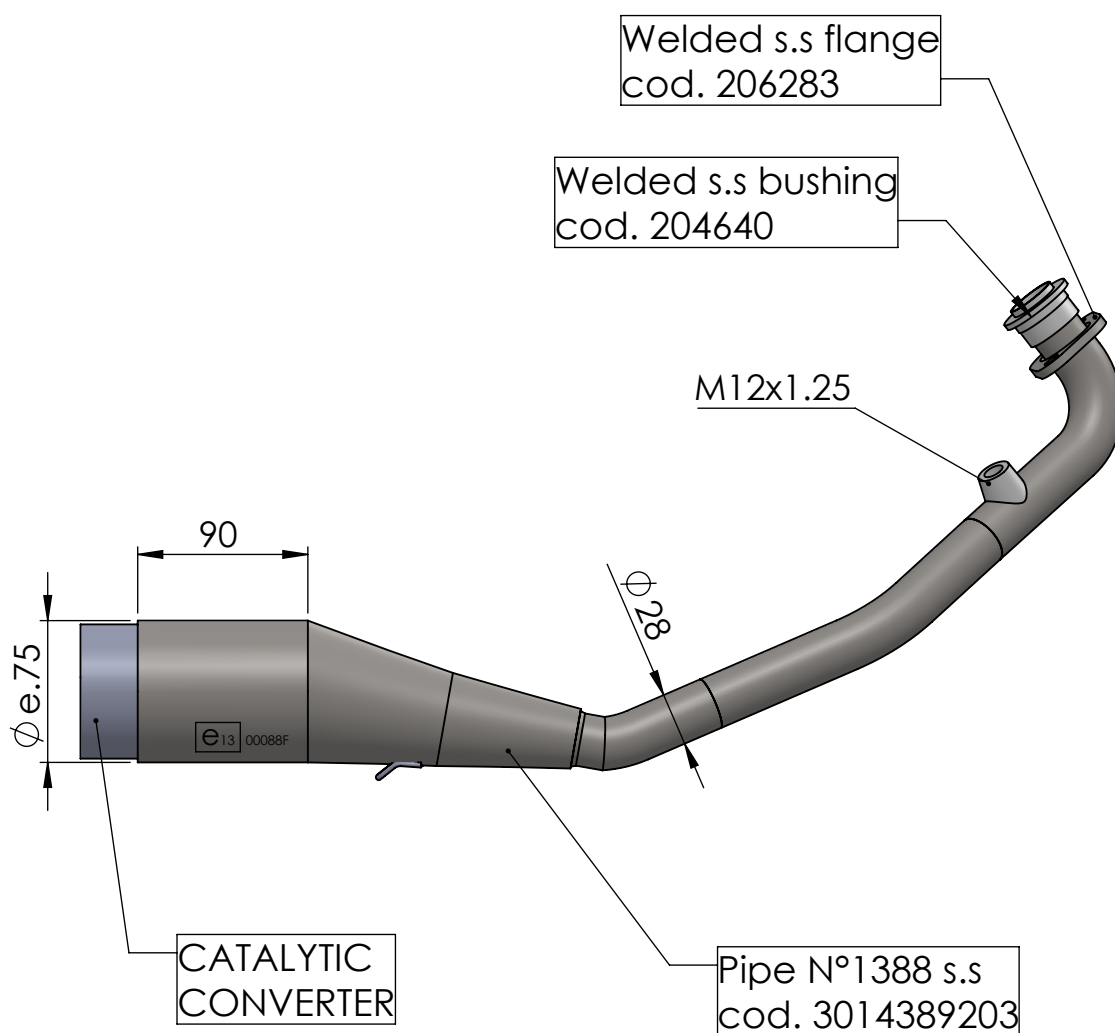

EU- APPROVED CATALYTIC CONVERTER MANIFOLD

ART. 16056

HONDA PCX 125

SUITABLE FOR LEOVINCE ART.14389E-14389EK-14081K-14081