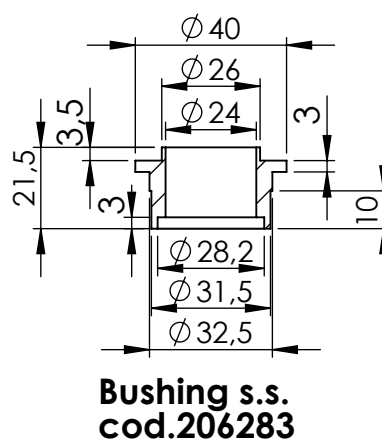

EU- APPROVED CATALYTIC CONVERTER MANIFOLD

ART. 16056

HONDA PCX 125

SUITABLE FOR LEOVINCE ART.14389E-14389EK-14081K-14081