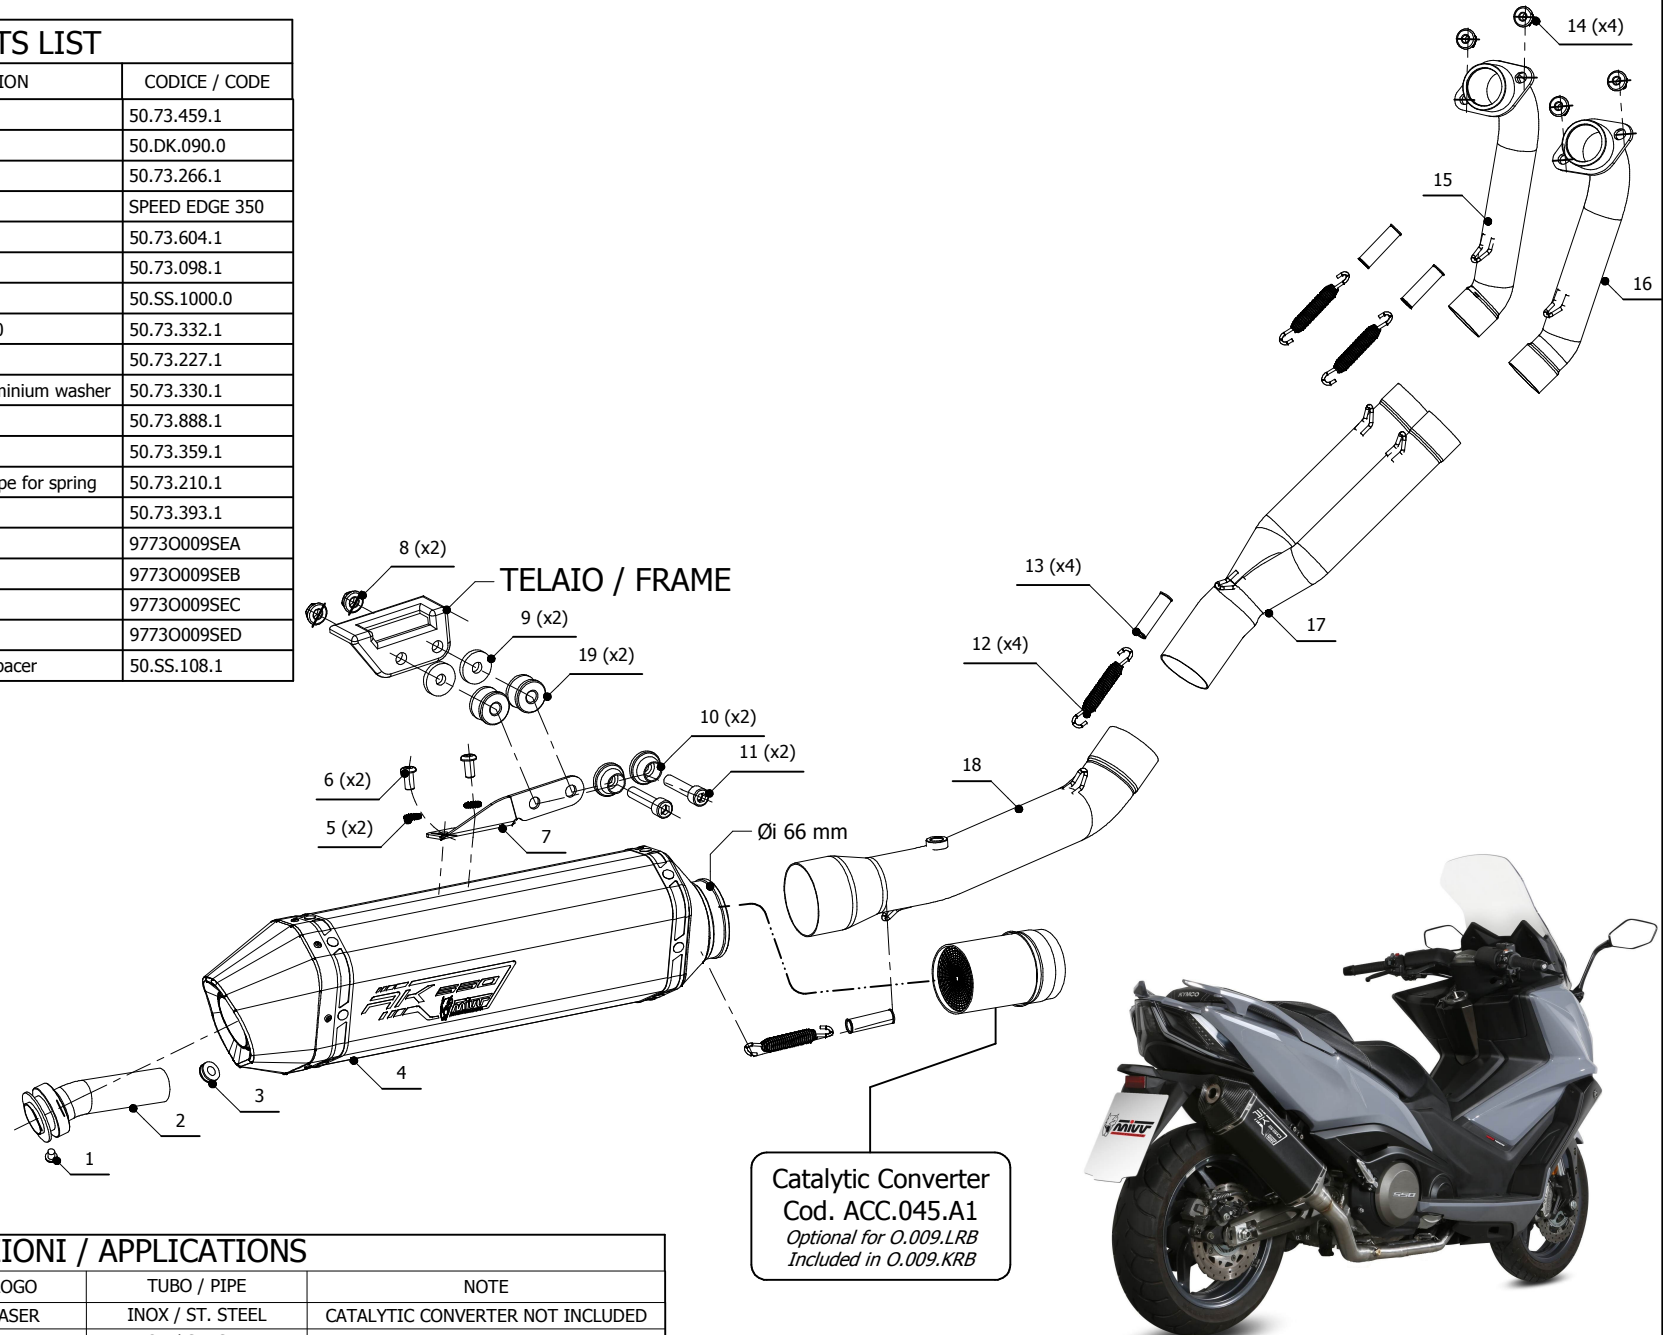

**MODEL** KYMCO AK550

**YEAR** 2017 - 2020

**LINE** FULL SYSTEM

**MUFFLER** SPEED EDGE

**SCHEMATIC**

**ELENCO PARTI / PARTS LIST**

#	QTÀ / QTY	DESCRIZIONE / DESCRIPTION	CODICE / CODE
1	1	Vite M5 x 8 / Screw M5 x 8	50.73.459.1
2	1	DB killer / DB killer	50.DK.090.0
3	1	Tappo in gomma / Rubber stopper	50.73.266.1
4	1	Silenziatore / Muffler	SPEED EDGE 350
5	2	Rondella di sicurezza / Safety washer	50.73.604.1
6	2	Vite M8 x 16 / Screw M8 x 16	50.73.098.1
7	1	Staffa / Bracket	50.SS.1000.0
8	2	Dado M10 flangiato / Flanged nut M10	50.73.332.1
9	2	Rondella in gomma / Rubber washer	50.73.227.1
10	2	Rondella in alluminio nera / Black aluminium washer	50.73.330.1
11	2	Vite M10x45 / Screw M10x45	50.73.888.1
12	4	Molla media / Mid-size spring	50.73.359.1
13	4	Tubo in gomma per molla / Rubber pipe for spring	50.73.210.1
14	4	Dado M8 flangiato / Flanged nut M8	50.73.393.1
15	1	Collettore #1 / Down pipe #1	9773O009SEA
16	1	Collettore #2 / Down pipe #2	9773O009SEB
17	1	Tubo di raccordo / Link pipe	9773O009SEC
18	1	Tubo di raccordo / Link pipe	9773O009SED
19	2	Distanziale in alluminio / Aluminium spacer	50.SS.108.1

**APPLICAZIONI / APPLICATIONS**

CODICE / CODE	SILENZIATORE / MUFFLER	LOGO	TUBO / PIPE	NOTE
O.009.LRB	STEEL BLACK	LASER	INOX / ST. STEEL	CATALYTIC CONVERTER NOT INCLUDED
O.009.KRB	STEEL BLACK	LASER	INOX / ST. STEEL	CATALYTIC CONVERTER INCLUDED