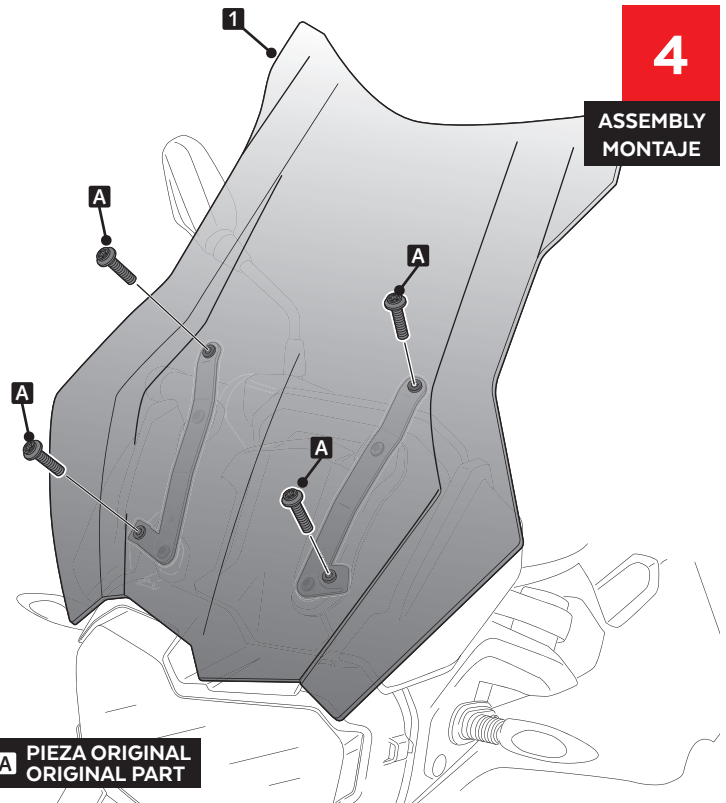

A PIEZA ORIGINAL
ORIGINAL PART