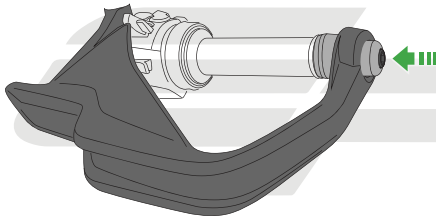

## BMW S1000 XR HANDLEBAR END WEIGHTS

Product Reference - 12781

### Kit Contents

- A** 2 x Bar End Inner
- B** 2 x Bar End Outer
- C** 2 x M10 - 70 x 1.5mm Cap Head Bolts

**EVOTECH**®  
P E R F O R M A N C E

[www.evotech-performance.com](http://www.evotech-performance.com)