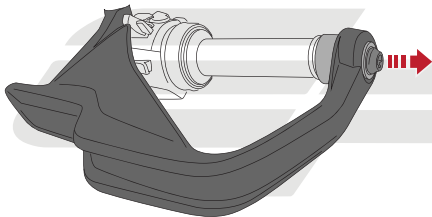

## BMW S1000 XR HANDLEBAR END WEIGHTS

Product Reference - 12781

### Kit Contents

- A** 2 x Bar End Inner
- B** 2 x Bar End Outer
- C** 2 x M10 - 70 x 1.5mm Cap Head Bolts

**EVOTECH**®  
P E R F O R M A N C E

[www.evotech-performance.com](http://www.evotech-performance.com)