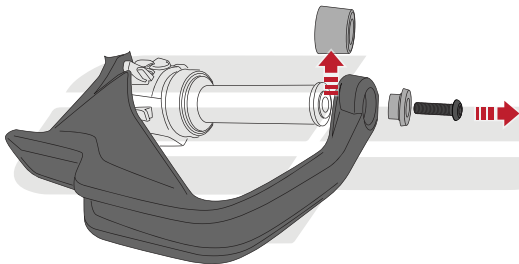

## BMW S1000 XR HANDLEBAR END WEIGHTS

Product Reference - 12781

### Kit Contents

- A** 2 x Bar End Inner
- B** 2 x Bar End Outer
- C** 2 x M10 - 70 x 1.5mm Cap Head Bolts

**EVOTECH**®  
P E R F O R M A N C E

[www.evotech-performance.com](http://www.evotech-performance.com)