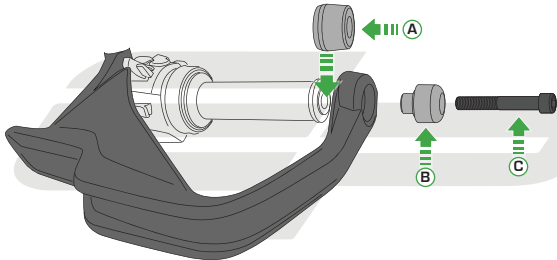

## BMW S1000 XR HANDLEBAR END WEIGHTS

Product Reference - 12781

### Kit Contents

- A** 2 x Bar End Inner
- B** 2 x Bar End Outer
- C** 2 x M10 - 70 x 1.5mm Cap Head Bolts

**EVOTECH**®  
P E R F O R M A N C E

[www.evotech-performance.com](http://www.evotech-performance.com)