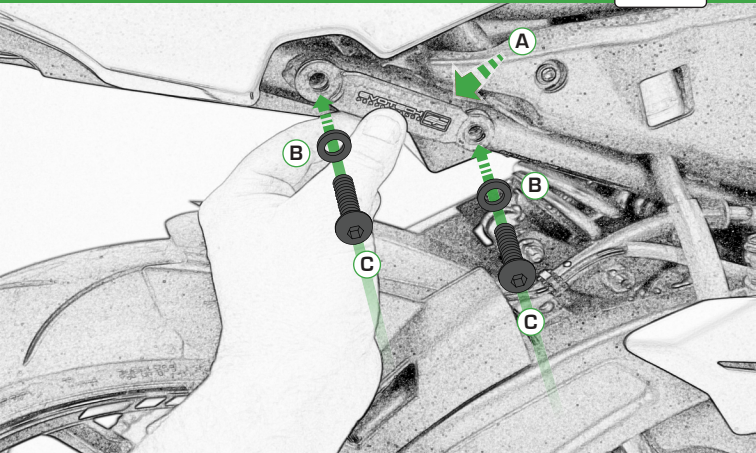

EVOTECH®
P E R F O R M A N C E

**Kawasaki Z650 / Ninja 650
Pillion Peg Removal Kit**

Installation Instructions

Product No: PRN013687

Kit Contents

- A** 2 x Pillion Plates
- B** 4 x M8 Washers
- C** 4 x M8 x 16mm Button Heads