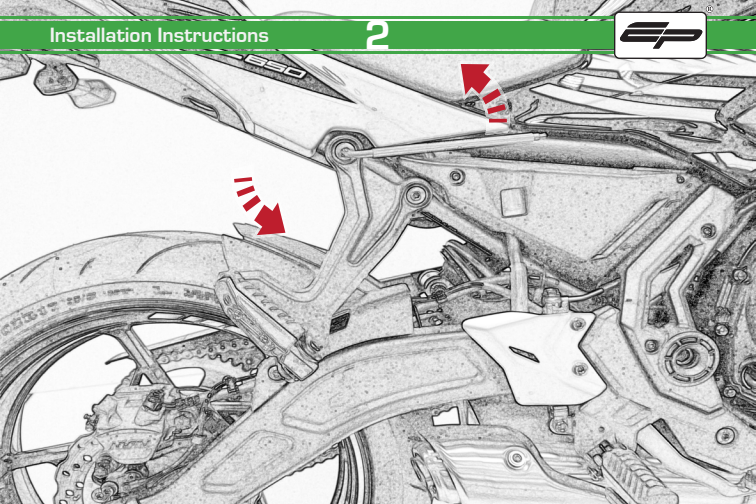

EVOTECH®
P E R F O R M A N C E

**Kawasaki Z650 / Ninja 650
Pillion Peg Removal Kit**

Installation Instructions

Product No: PRN013687

Kit Contents

- A** 2 x Pillion Plates
- B** 4 x M8 Washers
- C** 4 x M8 x 16mm Button Heads