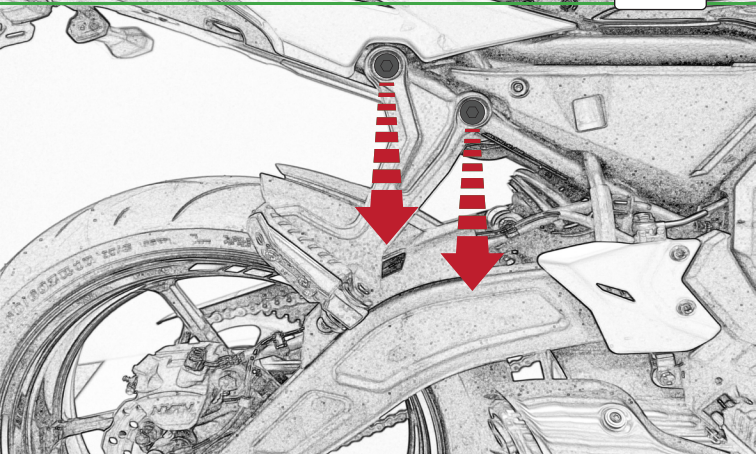

EVOTECH®
P E R F O R M A N C E

**Kawasaki Z650 / Ninja 650
Pillion Peg Removal Kit**

Installation Instructions

Product No: PRN013687

Kit Contents

- A** 2 x Pillion Plates
- B** 4 x M8 Washers
- C** 4 x M8 x 16mm Button Heads