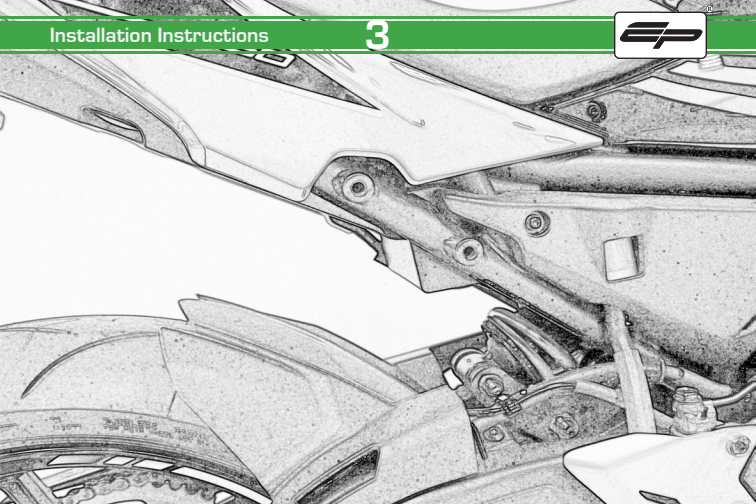

EVOTECH®
P E R F O R M A N C E

**Kawasaki Z650 / Ninja 650
Pillion Peg Removal Kit**

Installation Instructions

Product No: PRN013687

Kit Contents

- A** 2 x Pillion Plates
- B** 4 x M8 Washers
- C** 4 x M8 x 16mm Button Heads