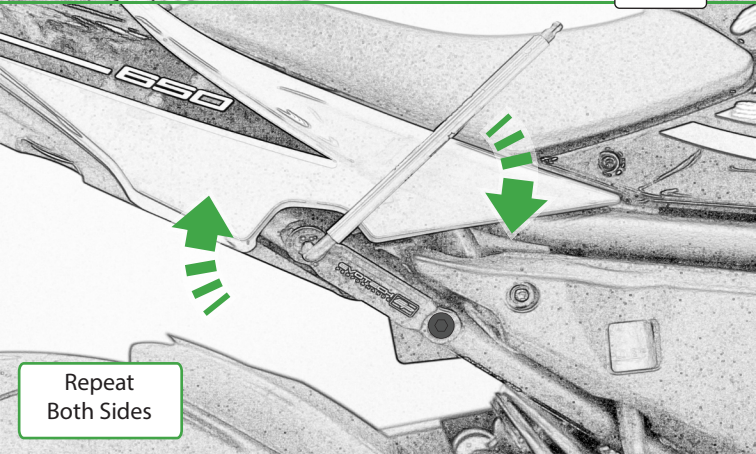

EVOTECH®
P E R F O R M A N C E

**Kawasaki Z650 / Ninja 650
Pillion Peg Removal Kit**

Installation Instructions

Product No: PRN013687

Kit Contents

- A** 2 x Pillion Plates
- B** 4 x M8 Washers
- C** 4 x M8 x 16mm Button Heads