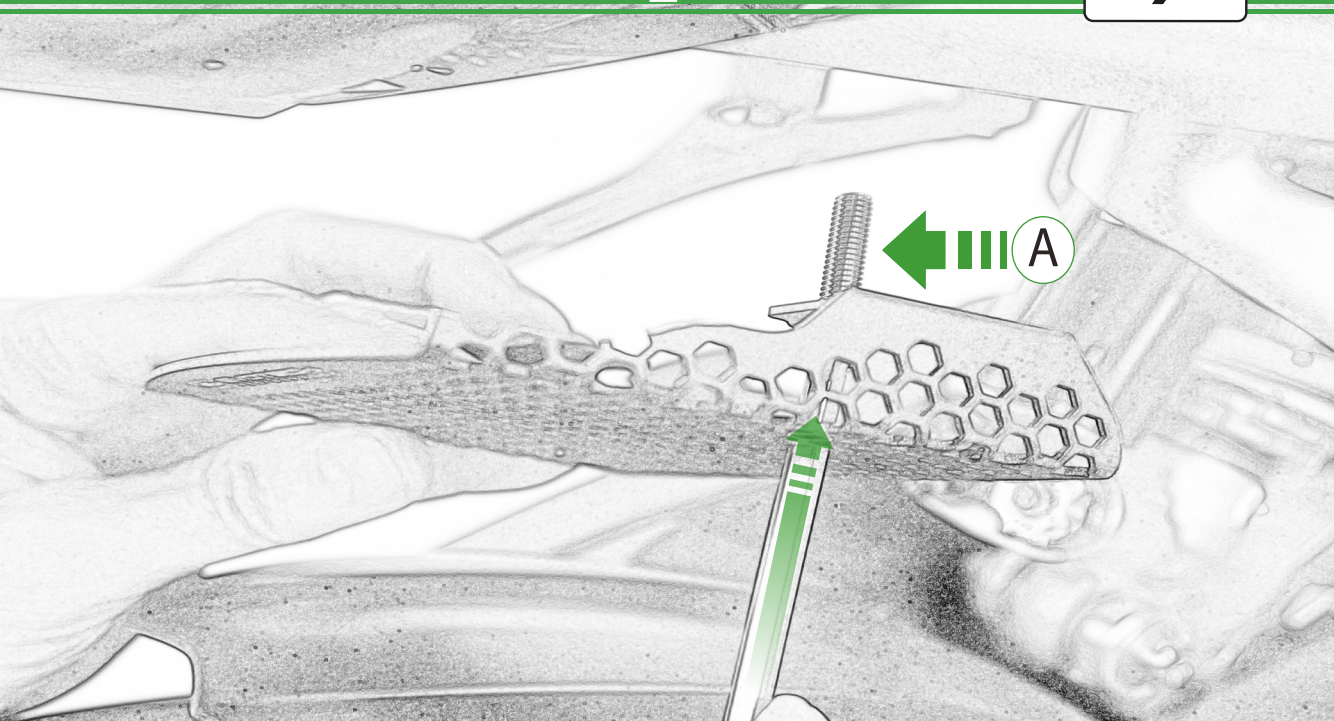

# Triumph Speed Triple RS Rectifier Guard Installation Instructions

Kit Contents PRN015515

- (A) 2 x M6 x 25 Caphead
- (B) 2 x Rubber Caps