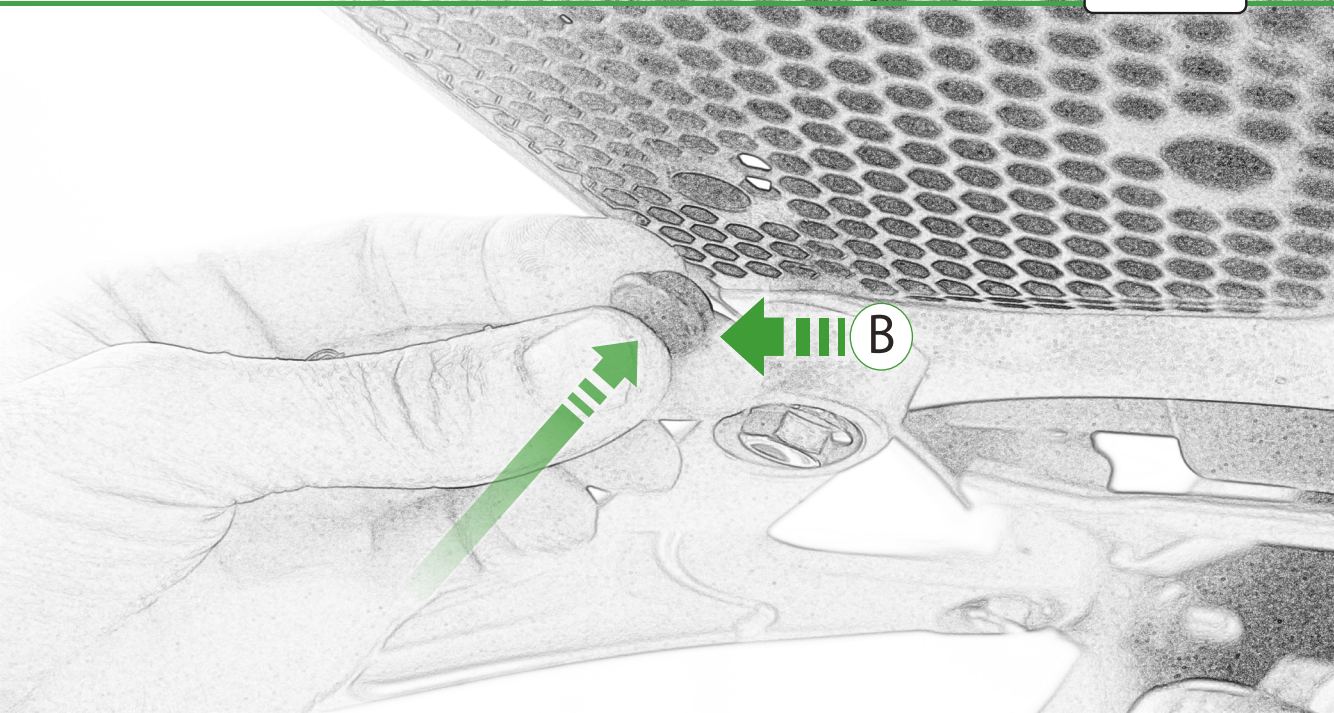

# Triumph Speed Triple RS Rectifier Guard Installation Instructions

Kit Contents PRN015515

- (A) 2 x M6 x 25 Caphead
- (B) 2 x Rubber Caps