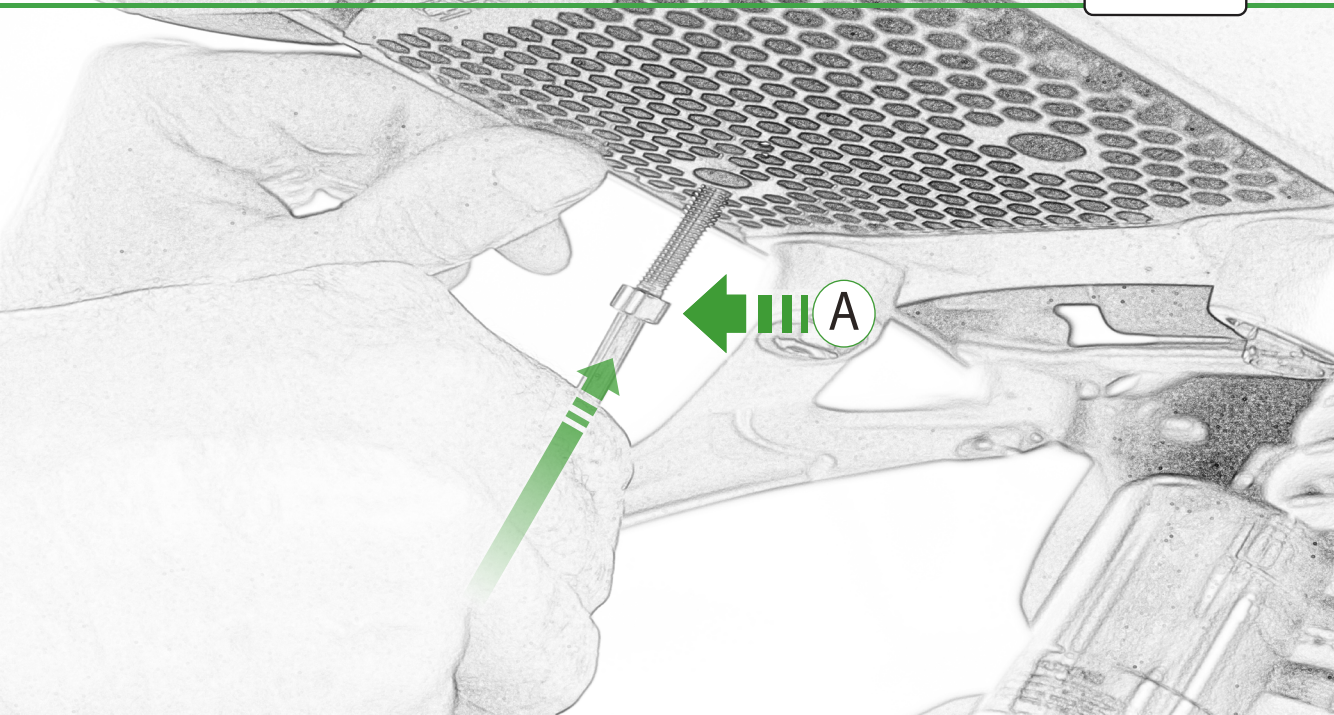

# Triumph Speed Triple RS Rectifier Guard Installation Instructions

Kit Contents PRN015515

- (A) 2 x M6 x 25 Caphead
- (B) 2 x Rubber Caps