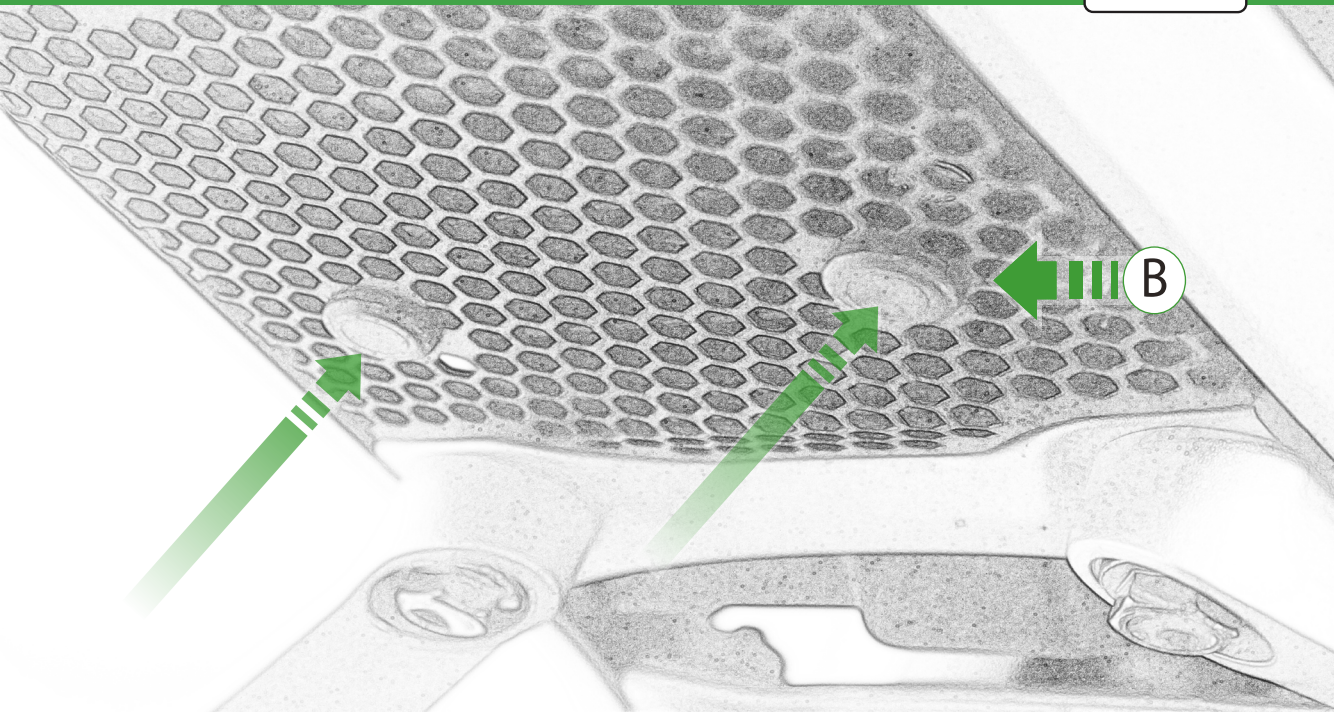

# Triumph Speed Triple RS Rectifier Guard Installation Instructions

Kit Contents PRN015515

- (A) 2 x M6 x 25 Caphead
- (B) 2 x Rubber Caps