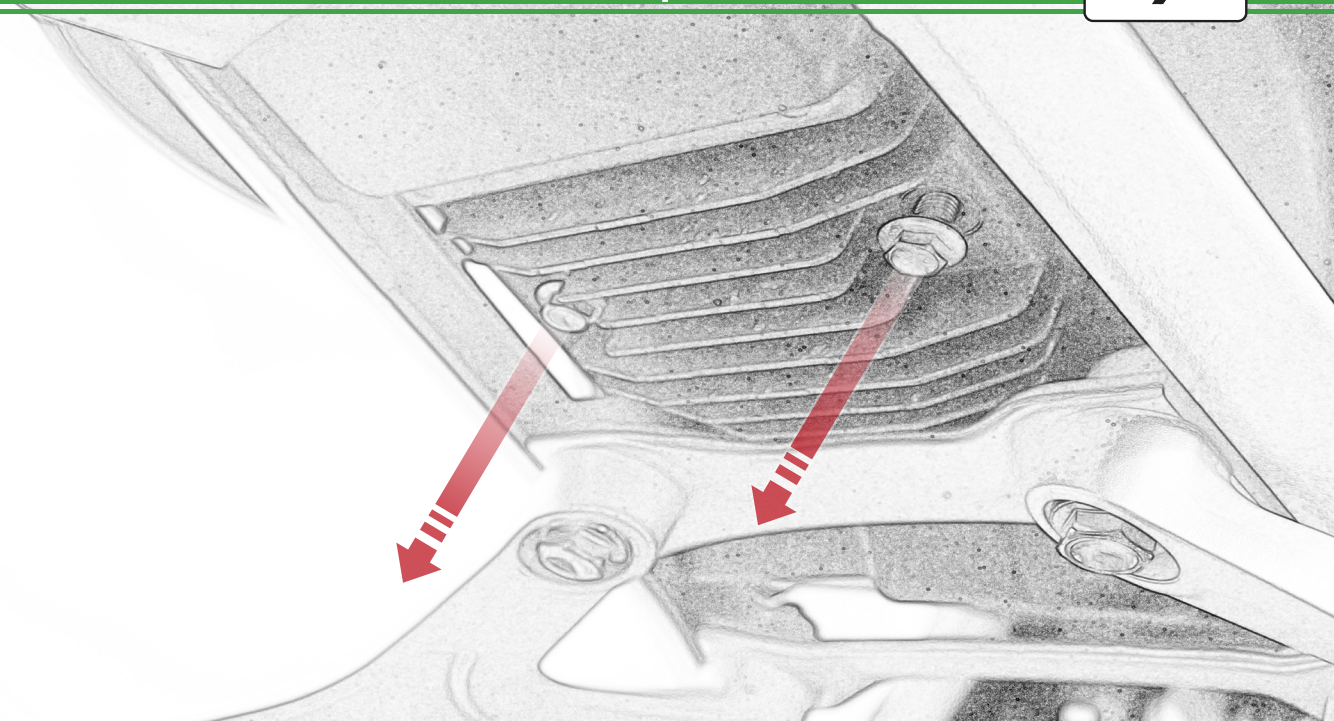

# Triumph Speed Triple RS Rectifier Guard Installation Instructions

Kit Contents PRN015515

- (A) 2 x M6 x 25 Caphead
- (B) 2 x Rubber Caps