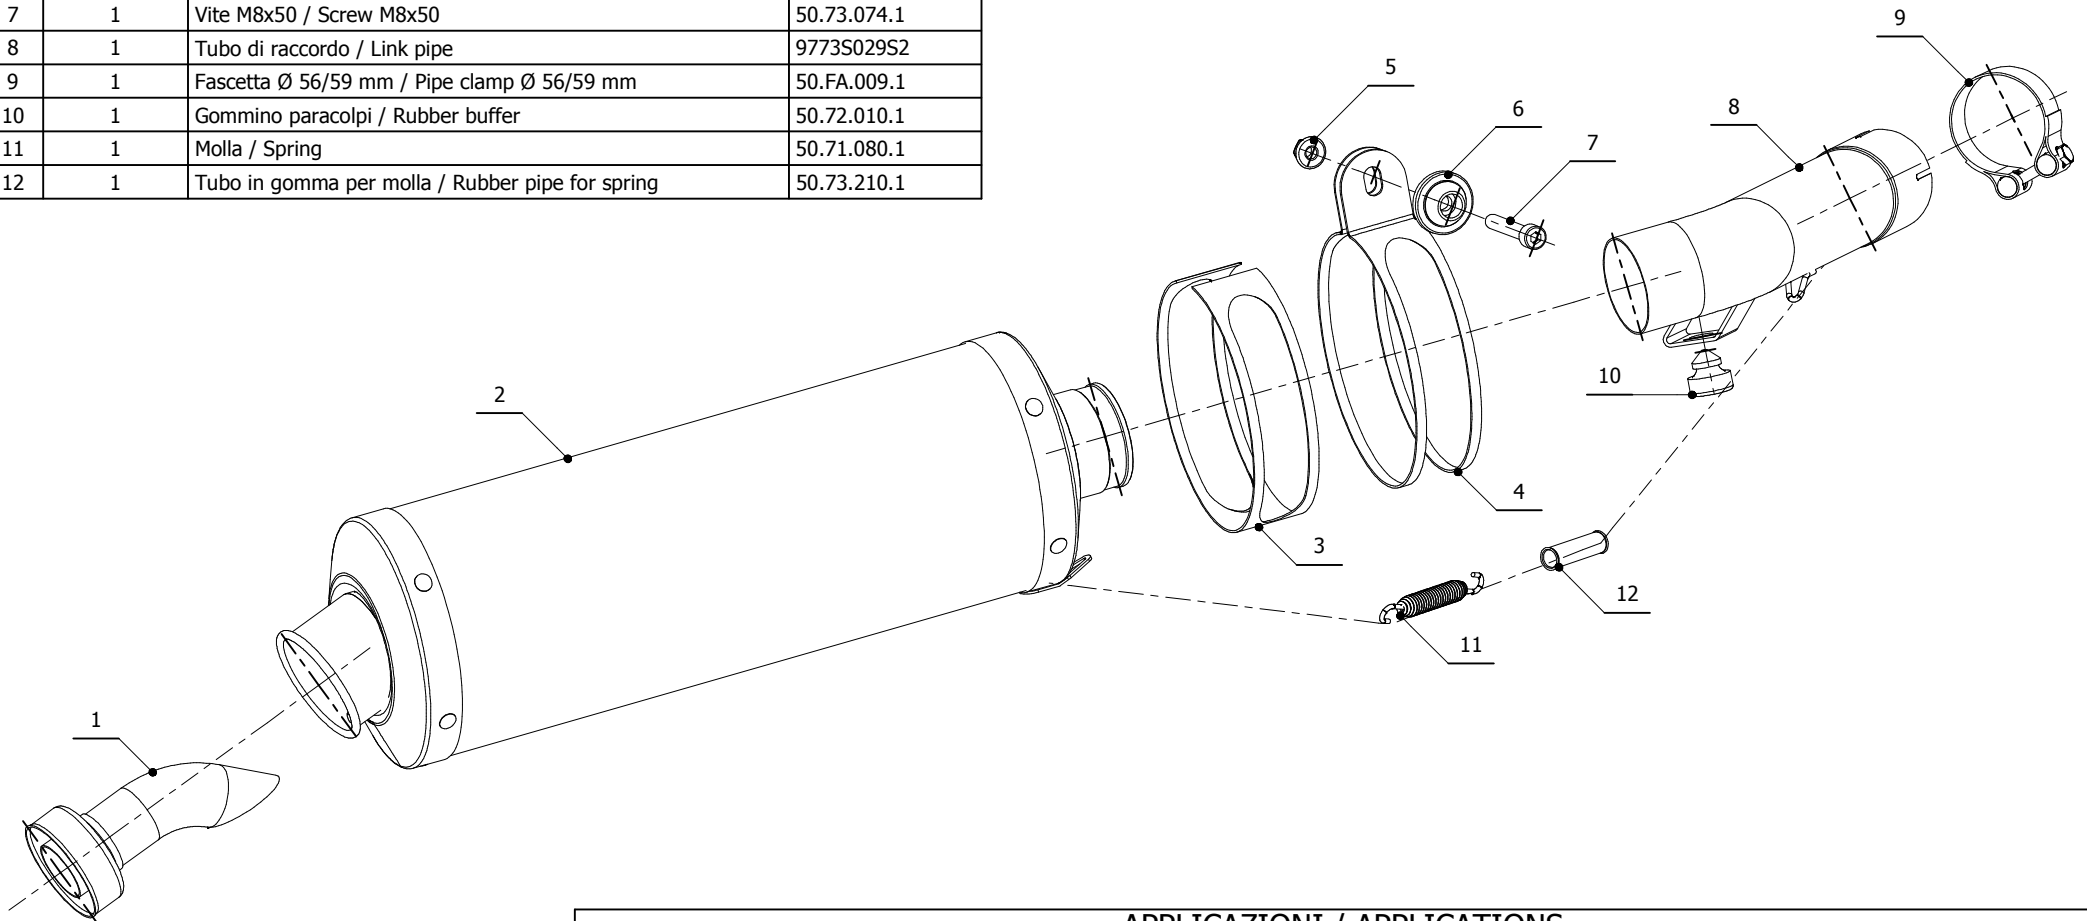

MODEL SUZUKI GSF 650 BANDIT
SUZUKI GSX 650 F

YEAR 2007-->
2008-->

LINE SPORT

MUFFLER OVAL

SCHEMATIC

ELENCO PARTI / PARTS LIST

#	QTÀ / QTY	DESCRIZIONE / DESCRIPTION	CODICE / CODE
1	1	DB killer / DB killer	50.DK.020.0
2	1	Silenziatore / Muffler	OVAL
3	1	Protezione in gomma per staffa / Rubber protection for bracket	50.73.041.1
4	1	Staffa / Bracket	50.SS.002.0
5	1	Dado 8 MA flangiato / Flanged nut 8 MA	50.73.052.1
6	1	Rondella in alluminio / Aluminium washer	50.73.063.1
7	1	Vite M8x50 / Screw M8x50	50.73.074.1
8	1	Tubo di raccordo / Link pipe	9773S029S2
9	1	Fascetta Ø 56/59 mm / Pipe clamp Ø 56/59 mm	50.FA.009.1
10	1	Gommino paracolpi / Rubber buffer	50.72.010.1
11	1	Molla / Spring	50.71.080.1
12	1	Tubo in gomma per molla / Rubber pipe for spring	50.73.210.1

APPLICAZIONI / APPLICATIONS

CODICE / CODE	TUBO / PIPE	SILENZIATORE / MUFFLER	FASCETTA / CLAMP
S.030.LX2	INOX / ST.STEEL	INOX / ST.STEEL	INOX / ST.STEEL