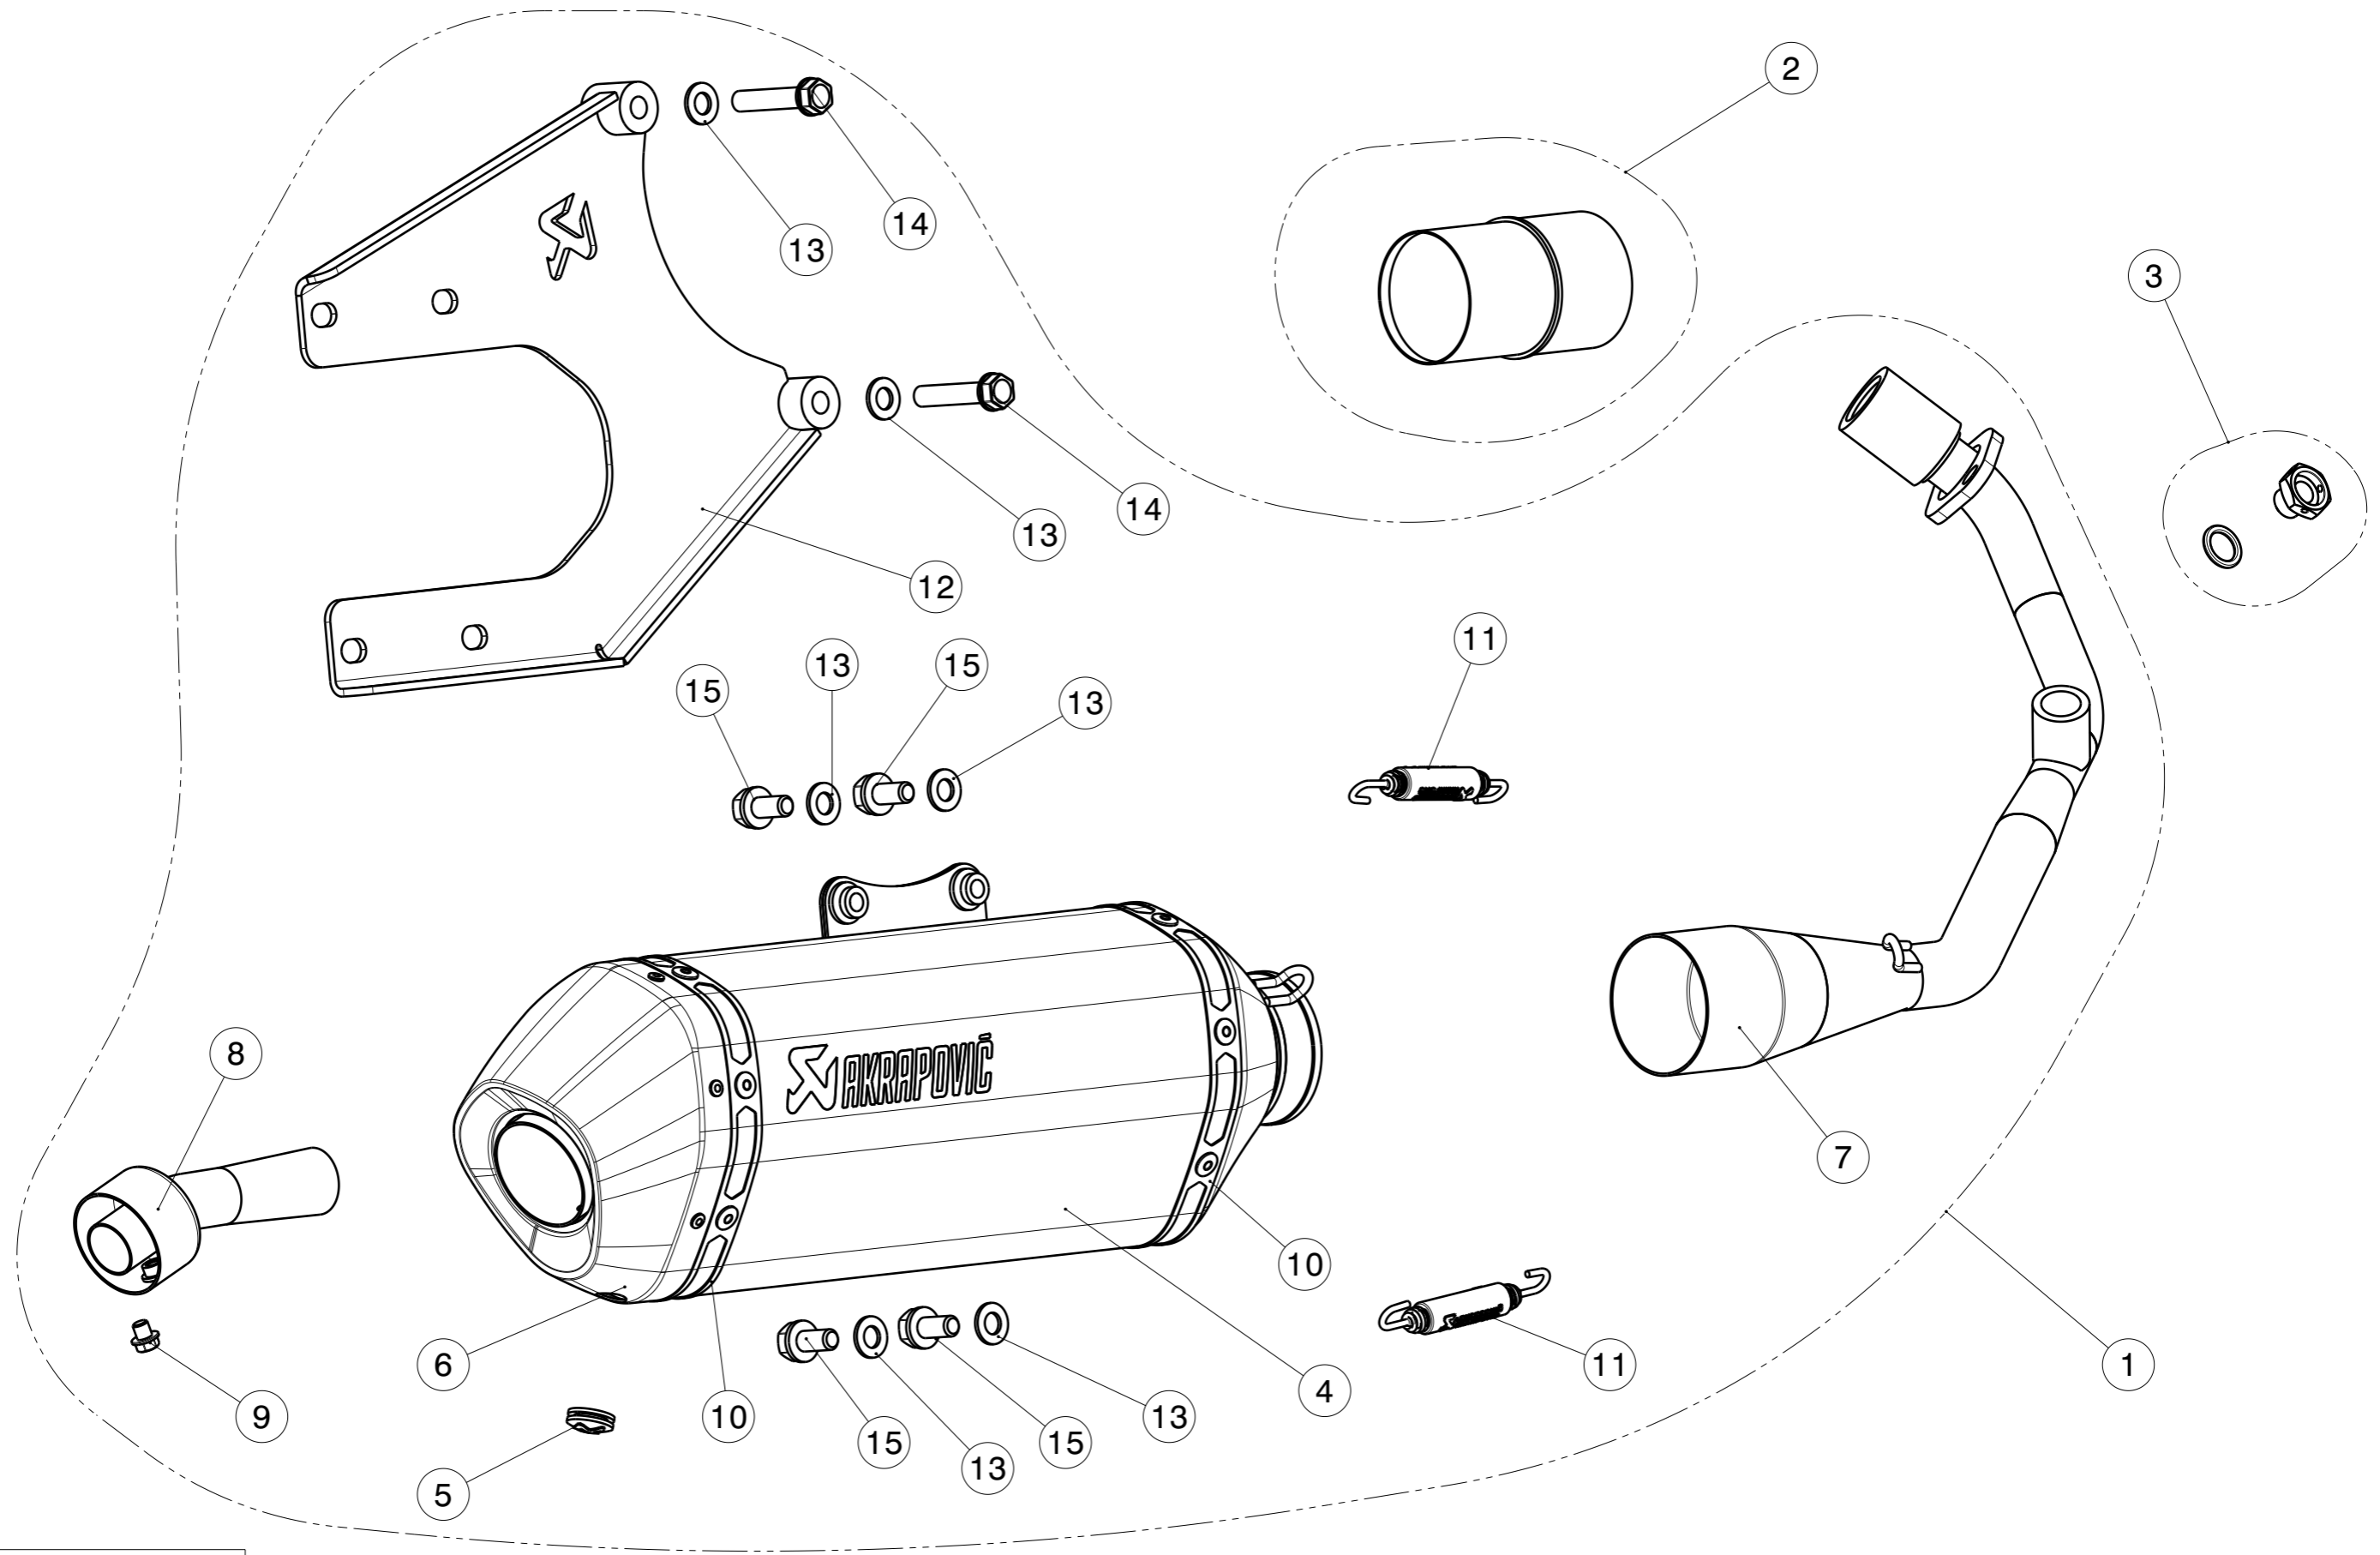

**WARNING! EC TYPE APPROVAL IS VALID ONLY WHEN**

**CATALYTIC CONVERTER IS INSTALLED!**

MUFFLER REPAIR KITS	
REPACK	16
SLEEVE	17

No.	SalesCode	Description	Qty.
1	S-VE125R2-HZBL	racng system	1
2	P-KAT-064	catalytic converter	1
3	P-LBSB1	lambda plug	1
4	M-HZ06202SS	muffler	1
5	P-GUV004	rubber insert	1
6	V-EC56	end cap	1
7	H-VE125R2	header	1
8	V-TUV018/4	noise insert SS	1
9	P-FB56	bolt	1
10	P-TT67	belt TI for CA sleeve	2
11	P-S2/1	spring	2
12	P-X138/1	bracket SS black	1
13	P-DR38	washer	6
14	P-FB11	bolt	2
15	P-FB30	screw FE	4
16	P-RPCK113	muffler repack kit	1
17	P-RKS505Z270	muffler sleeve kit	1