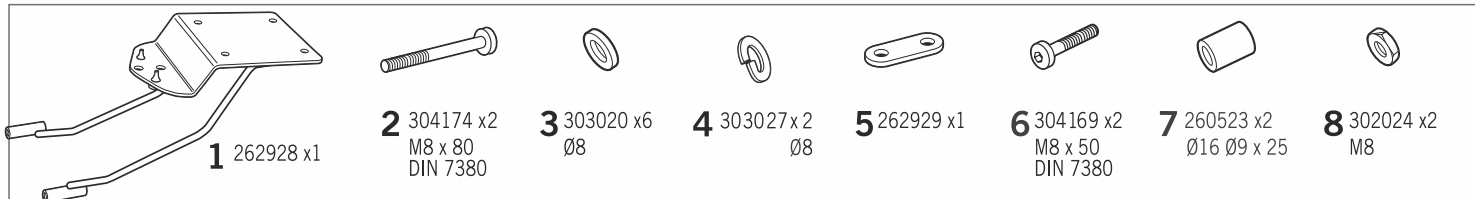

SHAD

SUPER SOCO TC MAX '19 - KIT TOP S0TC11ST

BCN

WARNING!

- Compatible with Small (D1B29PA) mounting plate. (NOTE): Compatible with TOP CASES SH26 – SH34 only.
- **ATTENTION:** top fitting not compatible with medium (D1B40PA), aluminium mounting plate (D1BTRPA) or Large mounting plate (D1B481PA).

GB Do not fully tighten the screws until it is ensured that the KIT is correctly attached and aligned.

E No apretar los tornillos del todo hasta asegurarse que el KIT está correctamente colocado y alineado.