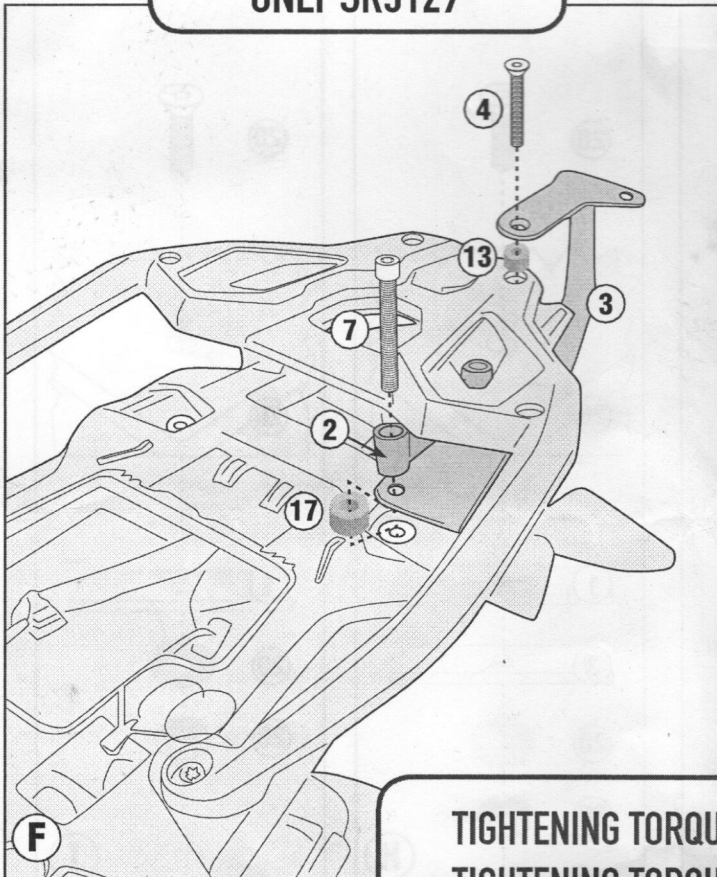

ONLY SR5129