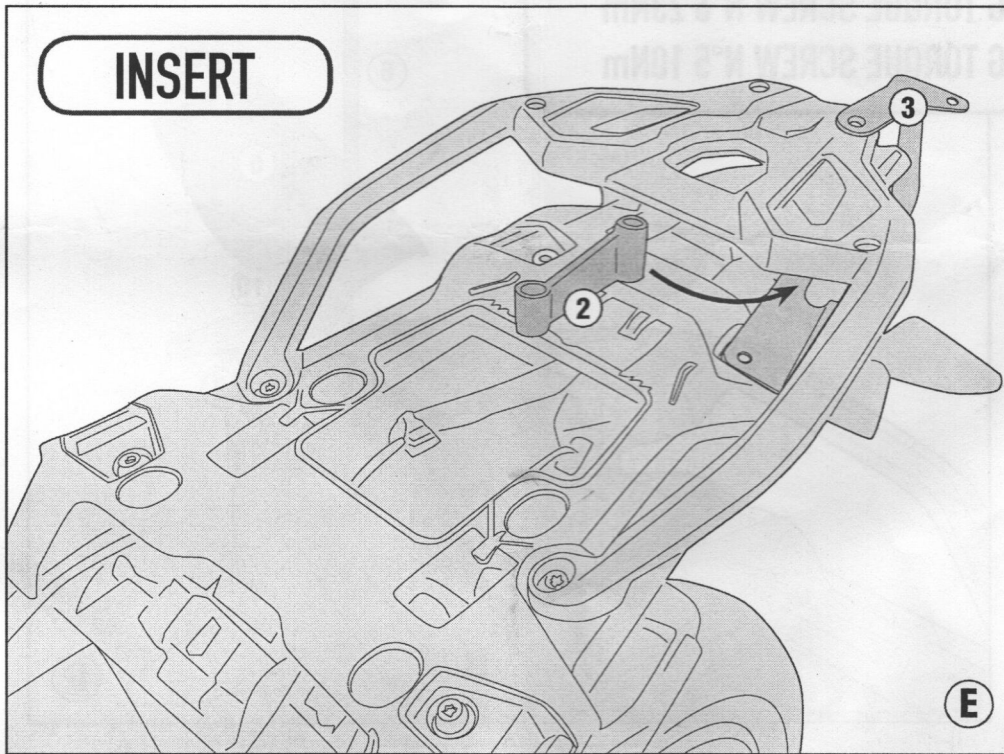

SR5129 - KR5129

PORTAPACCO SPECIFICO - SPECIFIC HOLDER - PORTE-PAQUET SPÉCIFIQUE - SPEZIFISCHER TRÄGER - PORTA-EQUIPAJE ESPECÍFICO - TRANSPORTADOR ESPECÍFICO

BMW F750GS (2018/2019) / BMW F850GS (2018/2019)