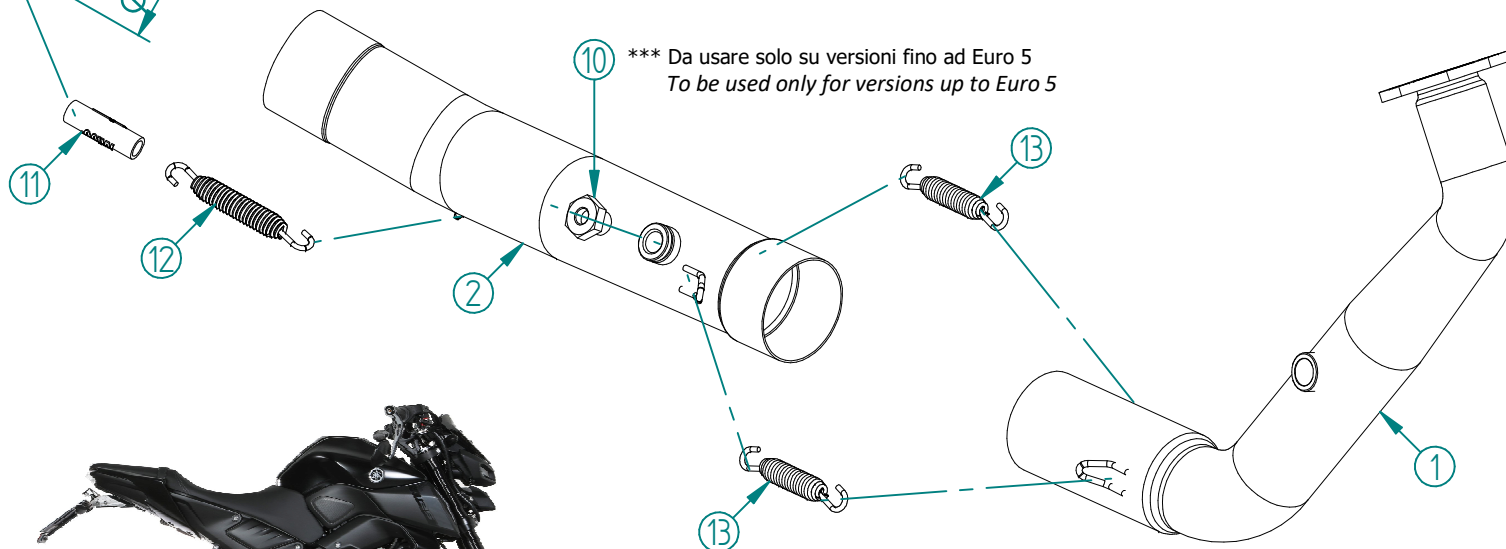

#	DESCRIPTION	PART NUMBER	QTY
1	Tubo collettore / Down pipe	9773Y067S2A	1
2	Tubo di raccordo / Link pipe	9773Y067S2B	1
3	Silenziatore / Muffler	MK3 Ø1 55	1
4	Vite M8x40 / Screw M8x40	50.73.075.1	1
5	Rondella in alluminio nera / Black aluminium washer	50.73.221.1	1
6	Dado M8 flangiato / Flanged nut M8	50.73.393.1	1
7	Vite M8 x 16 / Screw M8 x 16	50.73.098.1	2
8	Rondella di sicurezza / Safety washer	50.73.604.1	2
9	Staffa / Bracket	50.SS.1287.0	1
10	Tappo sonda lambda / Lambda probe stopper	50.73.111.1	1
11	Tubo in gomma per molla / Rubber pipe for spring	50.73.210.1	1
12	Molla lunga / Long spring	50.71.080.1	1
13	Molla media / Mid-size spring	50.73.359.1	2

**OPTIONAL PART**

Per versioni Euro 5+ / For versions Euro 5+

**SWITCH-OFF KEY**  
Cod. ACC.101.0

APPLICAZIONI / APPLICATIONS			
CODICE / CODE	SILENZIATORE / MUFFLER	LOGO	TUBO / PIPE
Y.067.SM3C	CARBONIO / CARBON FIBER	ALUMINIUM LABEL	INOX / ST. STEEL
Y.067.SM3X	INOX / ST. STEEL	LASER	